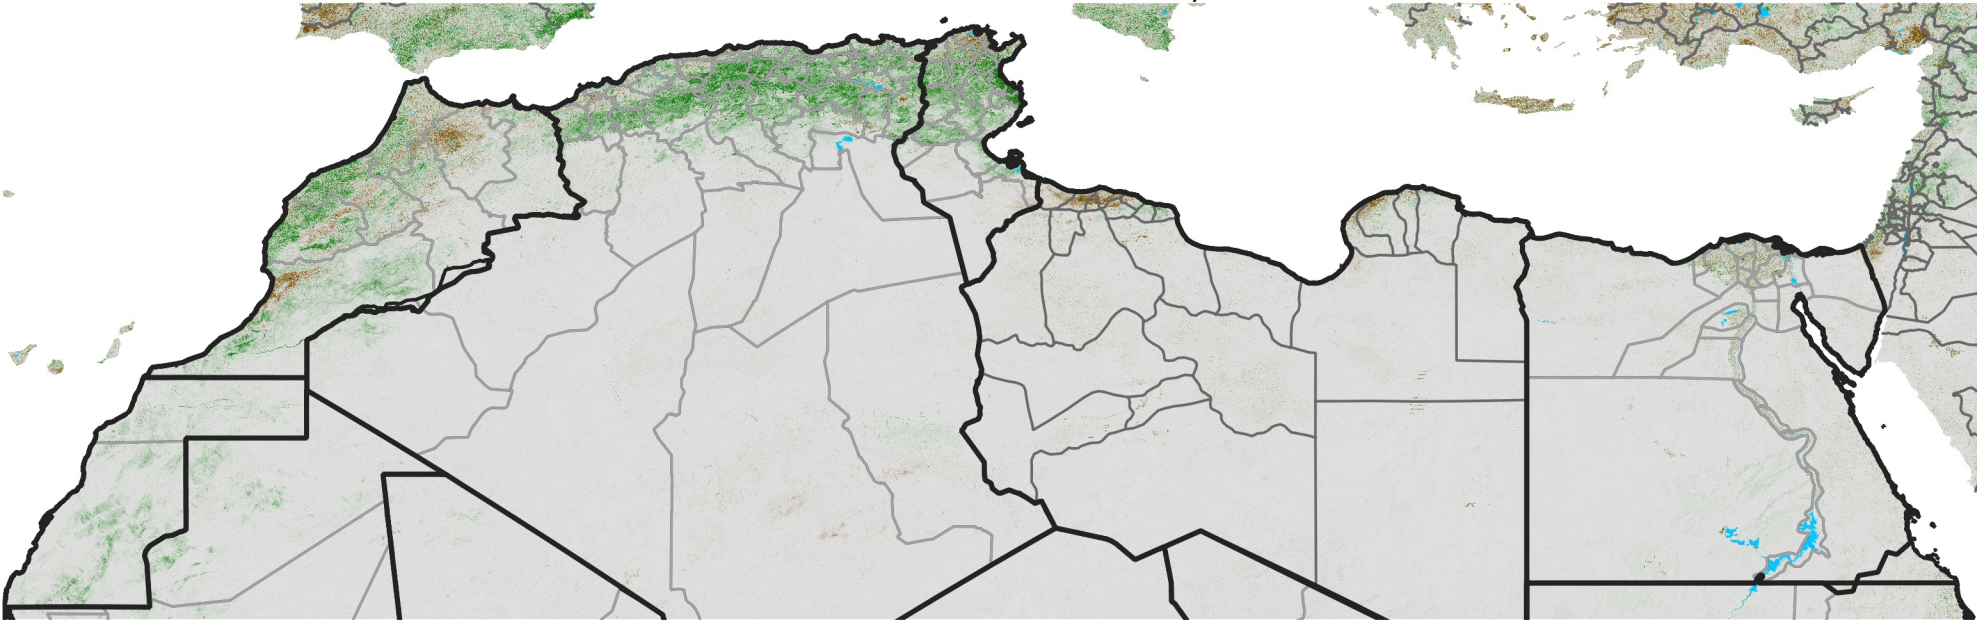

# North Africa NDVI Difference

2003 minus 2002

Period 35 / December 11 - 20, 2003

## NDVI Difference

< -0.3   -0.2   -0.1   -0.05   0.05   0.1   0.2   >0.3

Negative

No Difference

Positive