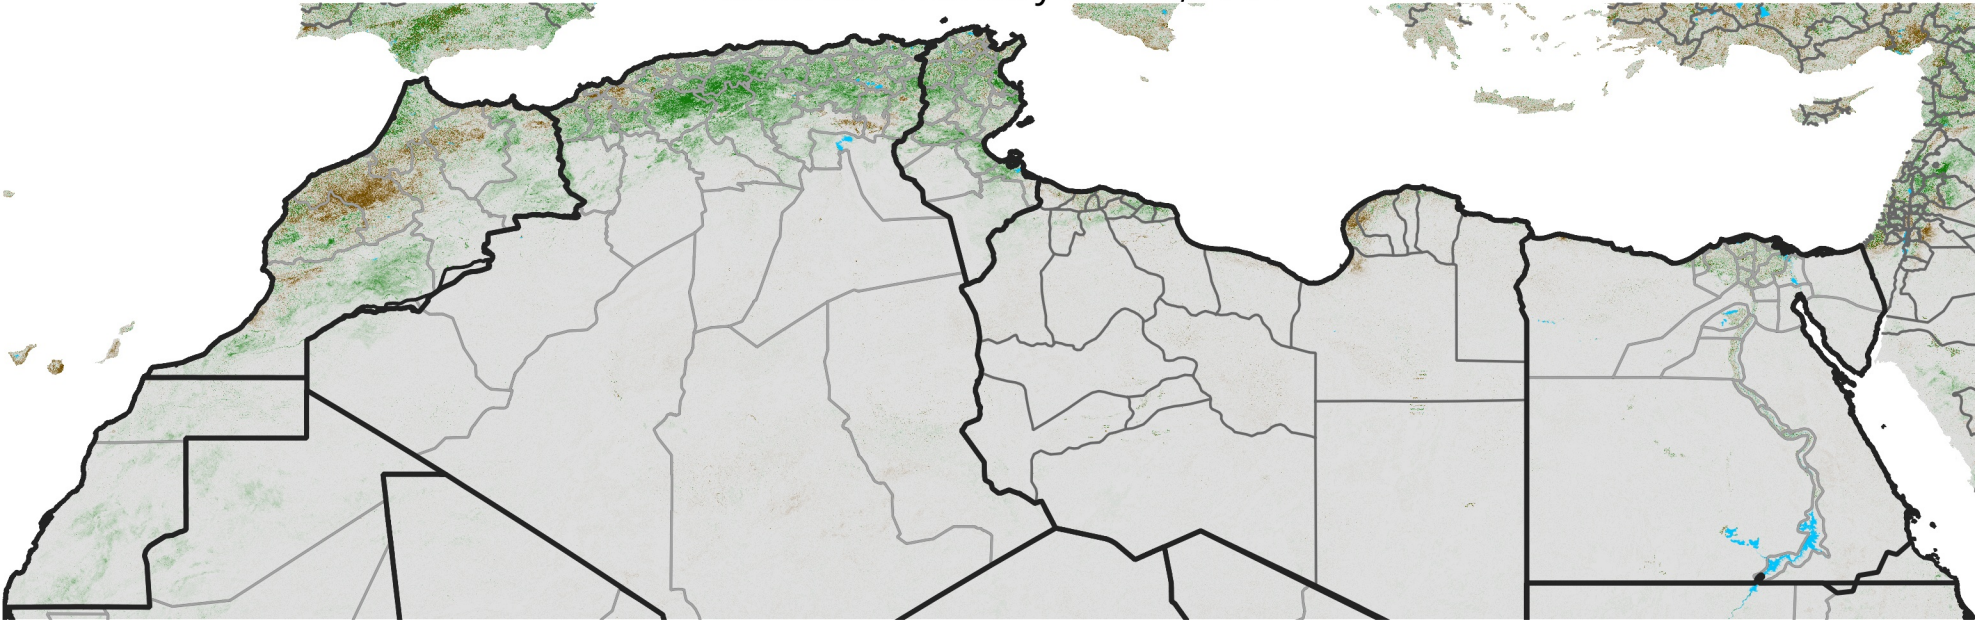

# North Africa NDVI Difference

2004 minus 2003

Period 06 / February 21 - 29, 2004

## NDVI Difference

< -0.3   -0.2   -0.1   -0.05   0.05   0.1   0.2   >0.3

Negative

No Difference

Positive