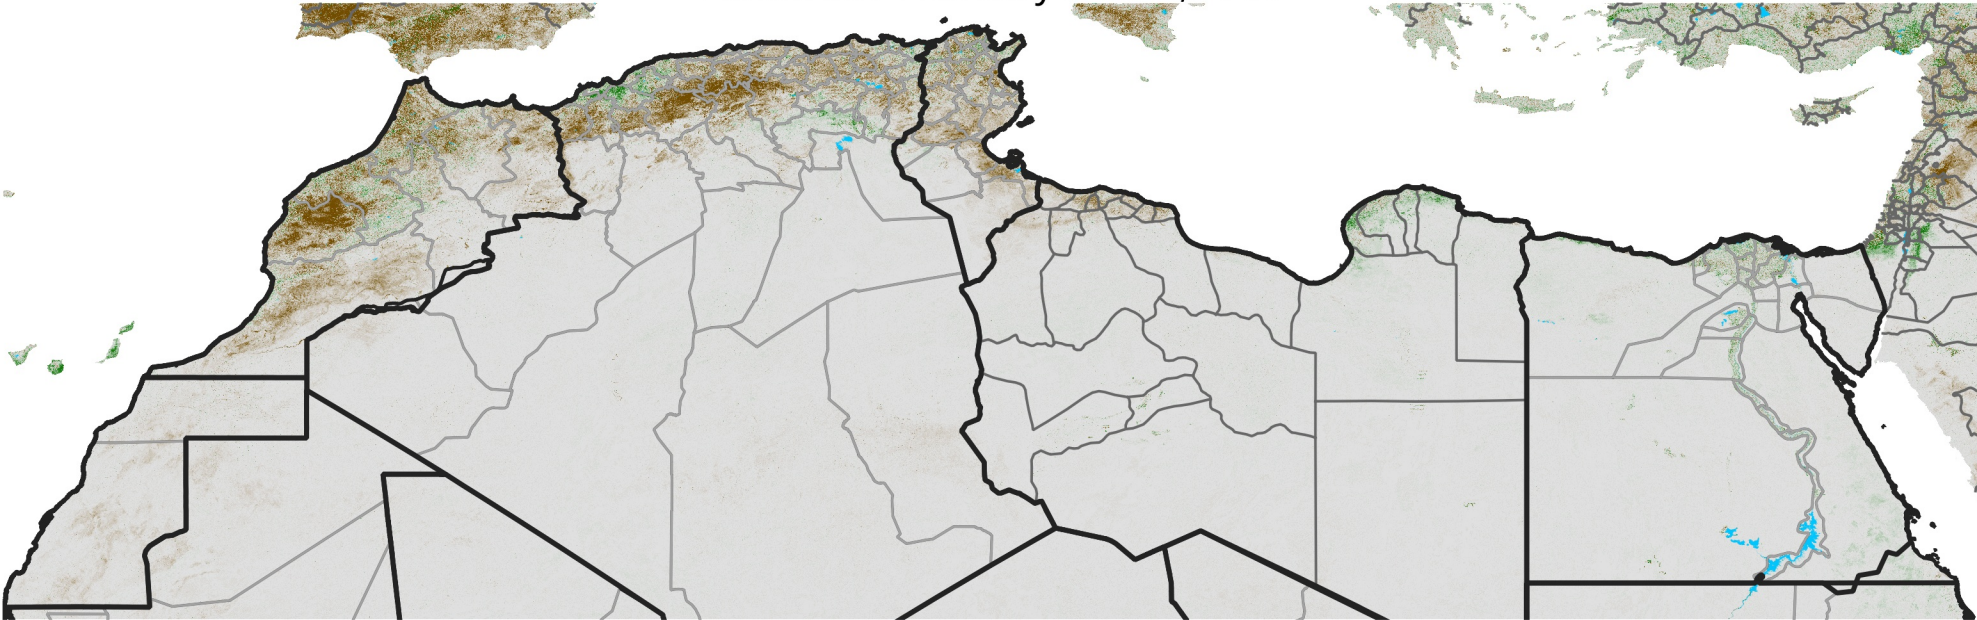

North Africa NDVI Difference

2005 minus 2004

Period 06 / February 21 - 28, 2005

NDVI Difference

< -0.3 -0.2 -0.1 -0.05 0.05 0.1 0.2 >0.3

Negative

No Difference

Positive