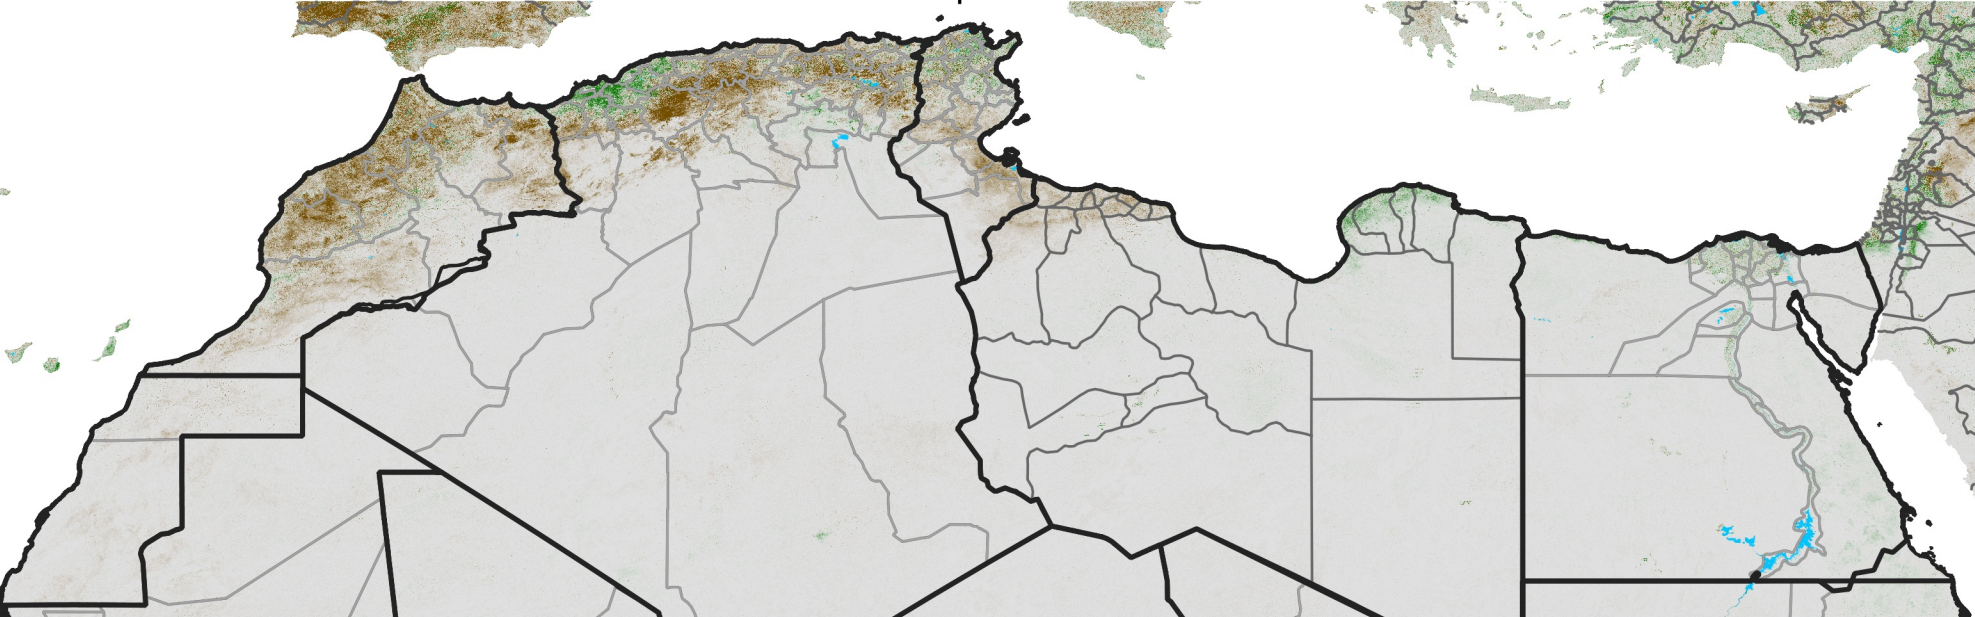

North Africa NDVI Difference

2005 minus 2004

Period 10 / April 01 - 10, 2005

NDVI Difference

< -0.3 -0.2 -0.1 -0.05 0.05 0.1 0.2 >0.3

Negative

No Difference

Positive