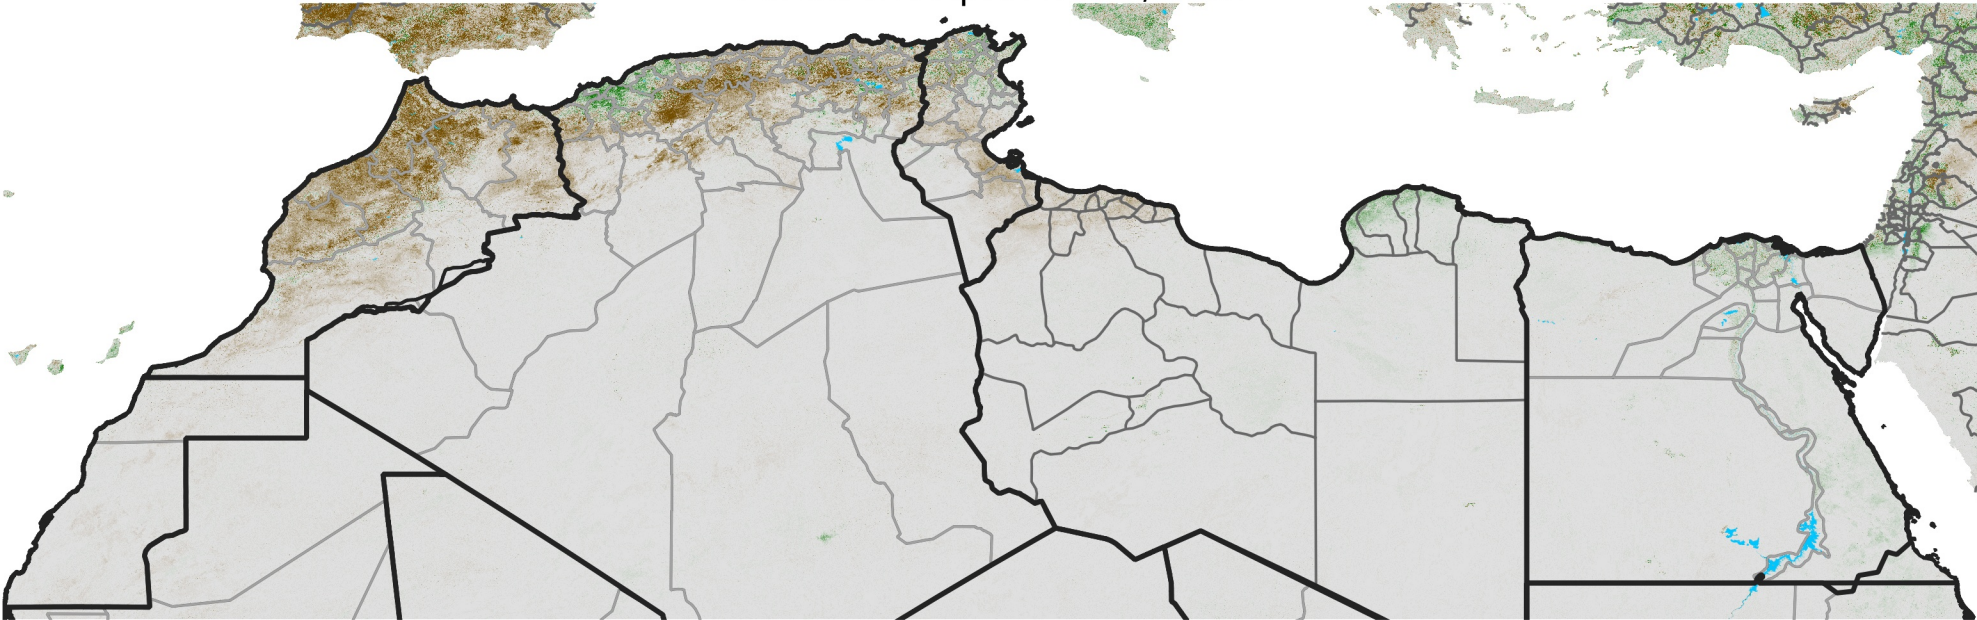

North Africa NDVI Difference

2005 minus 2004

Period 12 / April 21 - 30, 2005

NDVI Difference

< -0.3 -0.2 -0.1 -0.05 0.05 0.1 0.2 >0.3

Negative

No Difference

Positive