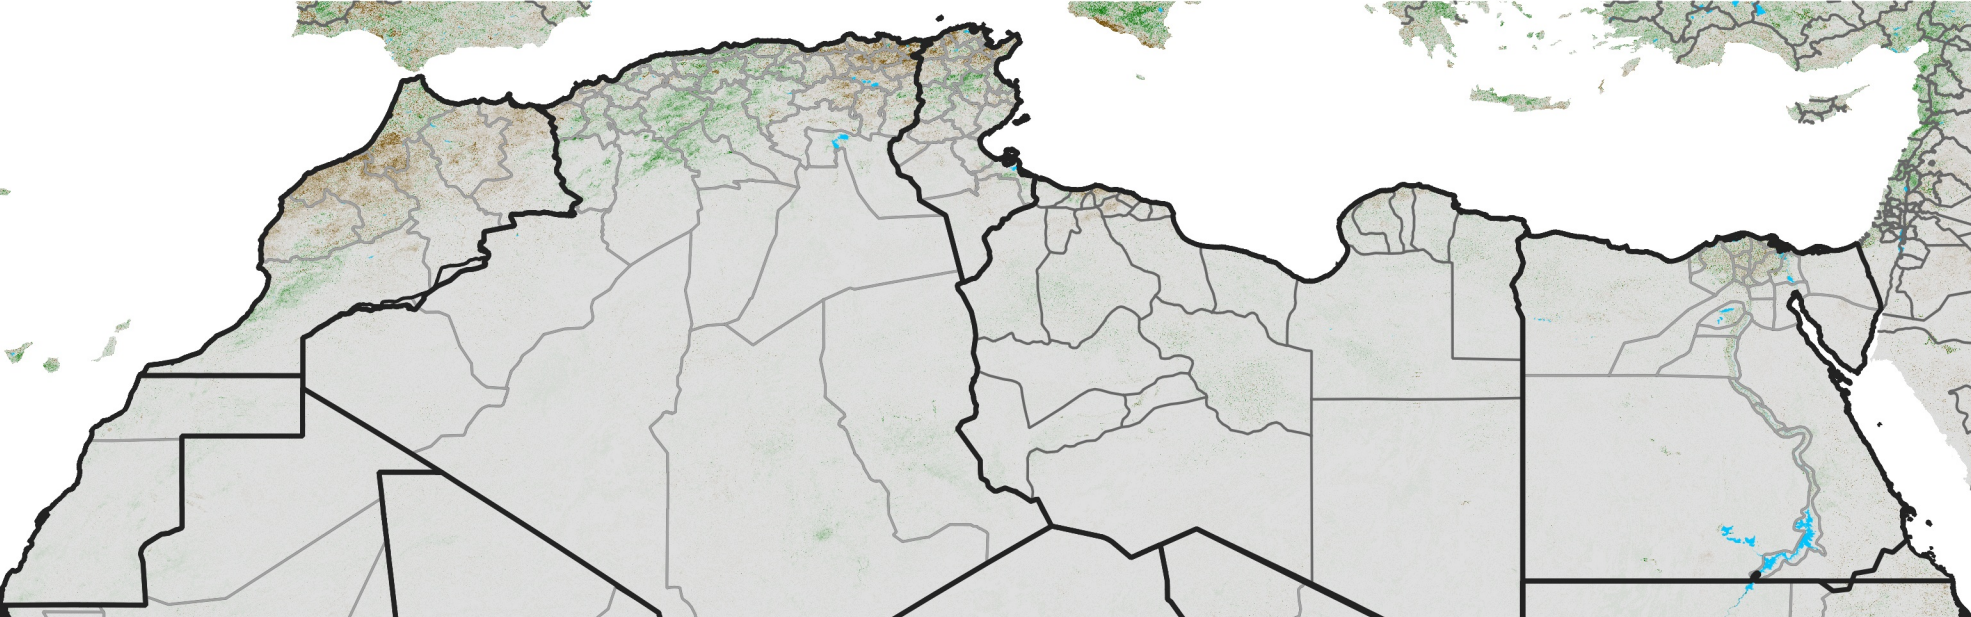

North Africa NDVI Difference

2005 minus 2004

Period 30 / October 21 - 31, 2005

NDVI Difference

< -0.3 -0.2 -0.1 -0.05 0.05 0.1 0.2 >0.3

Negative

No Difference

Positive