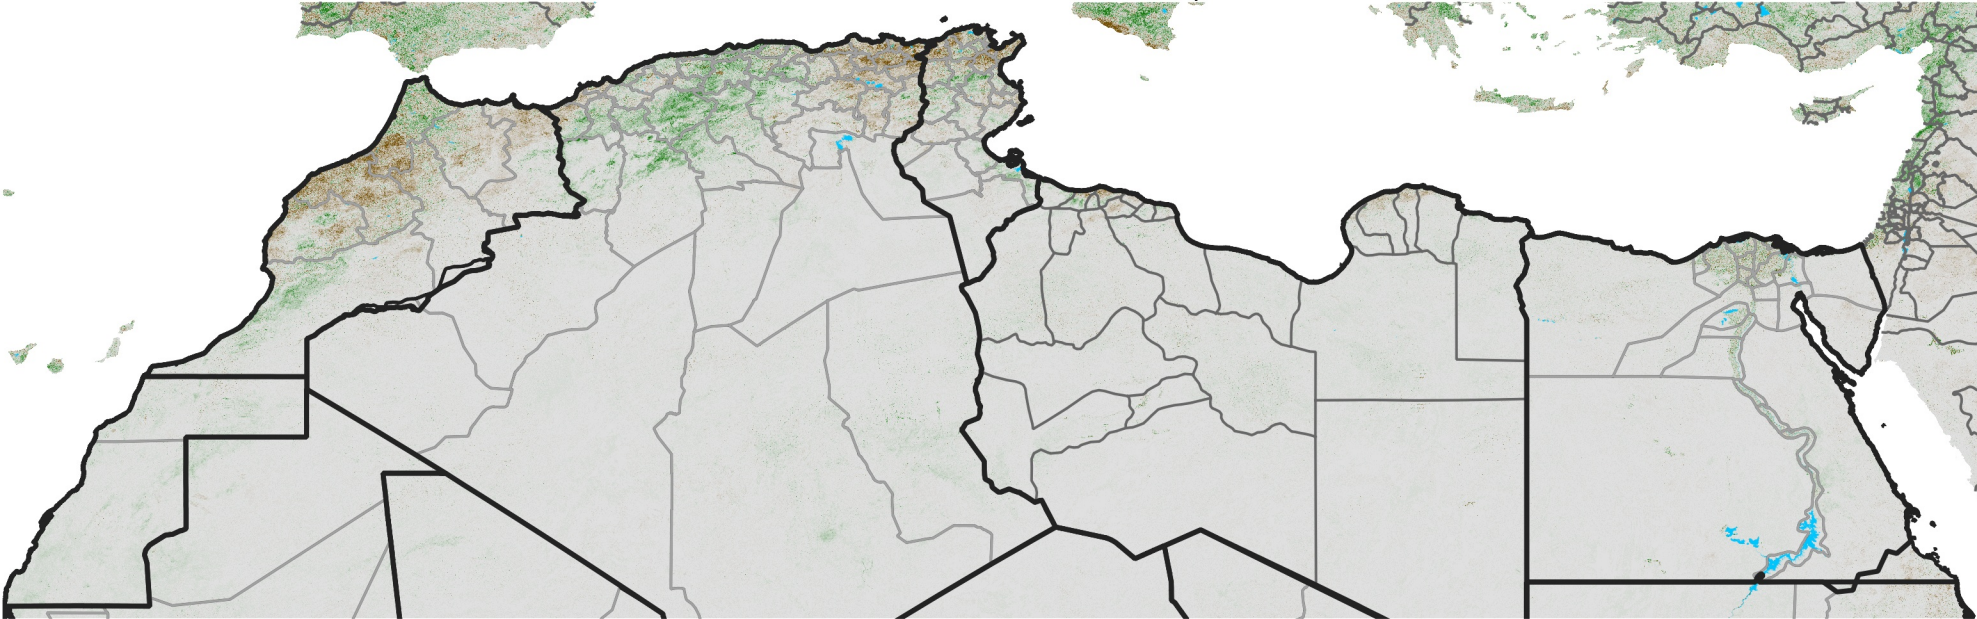

North Africa NDVI Difference

2005 minus 2004

Period 32 / November 11 - 20, 2005

NDVI Difference

< -0.3 -0.2 -0.1 -0.05 0.05 0.1 0.2 >0.3

Negative

No Difference

Positive