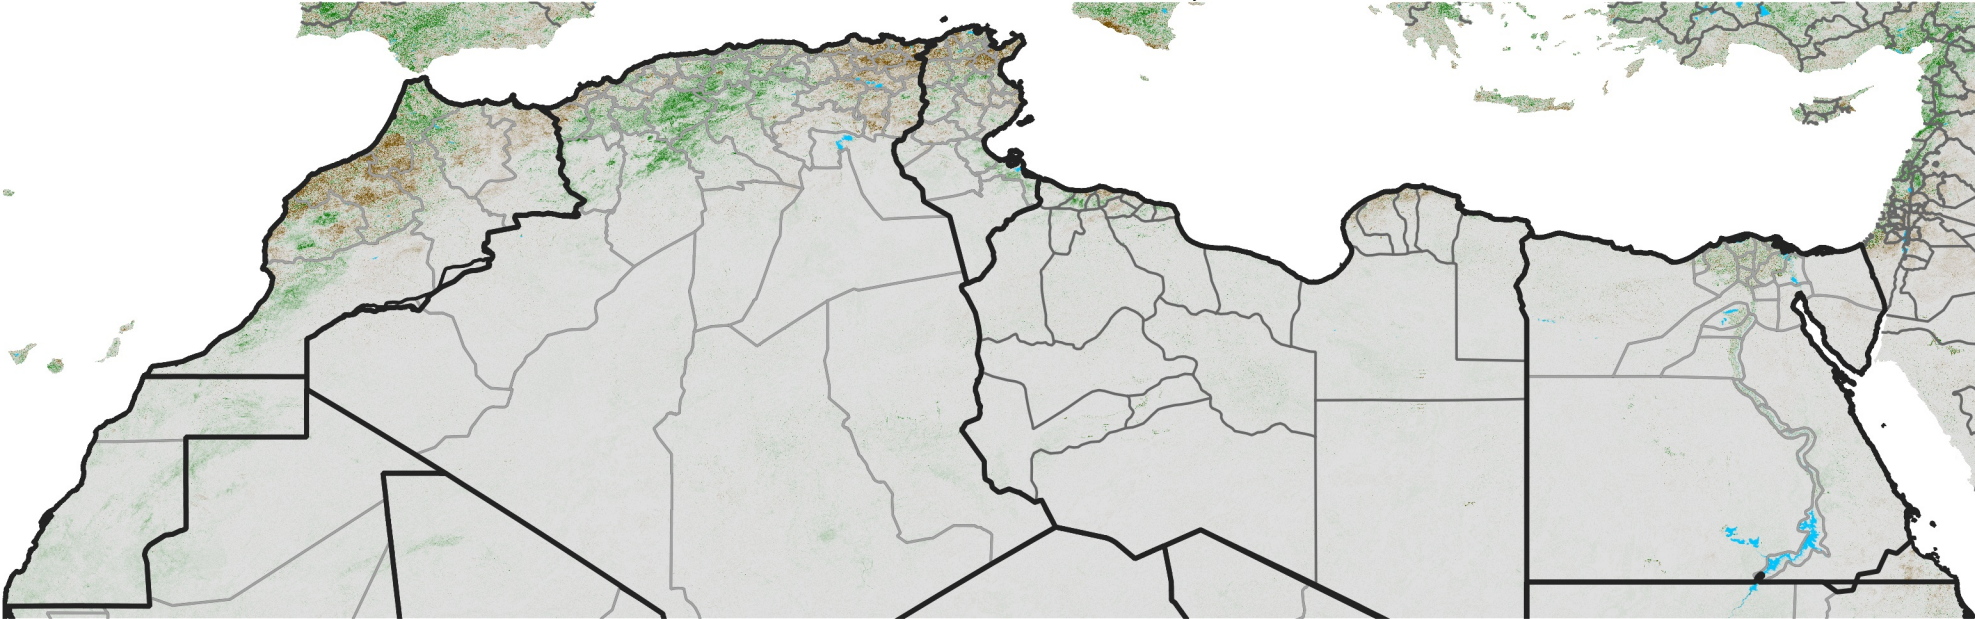

North Africa NDVI Difference

2005 minus 2004

Period 34 / December 01 - 10, 2005

NDVI Difference

< -0.3 -0.2 -0.1 -0.05 0.05 0.1 0.2 >0.3

Negative

No Difference

Positive