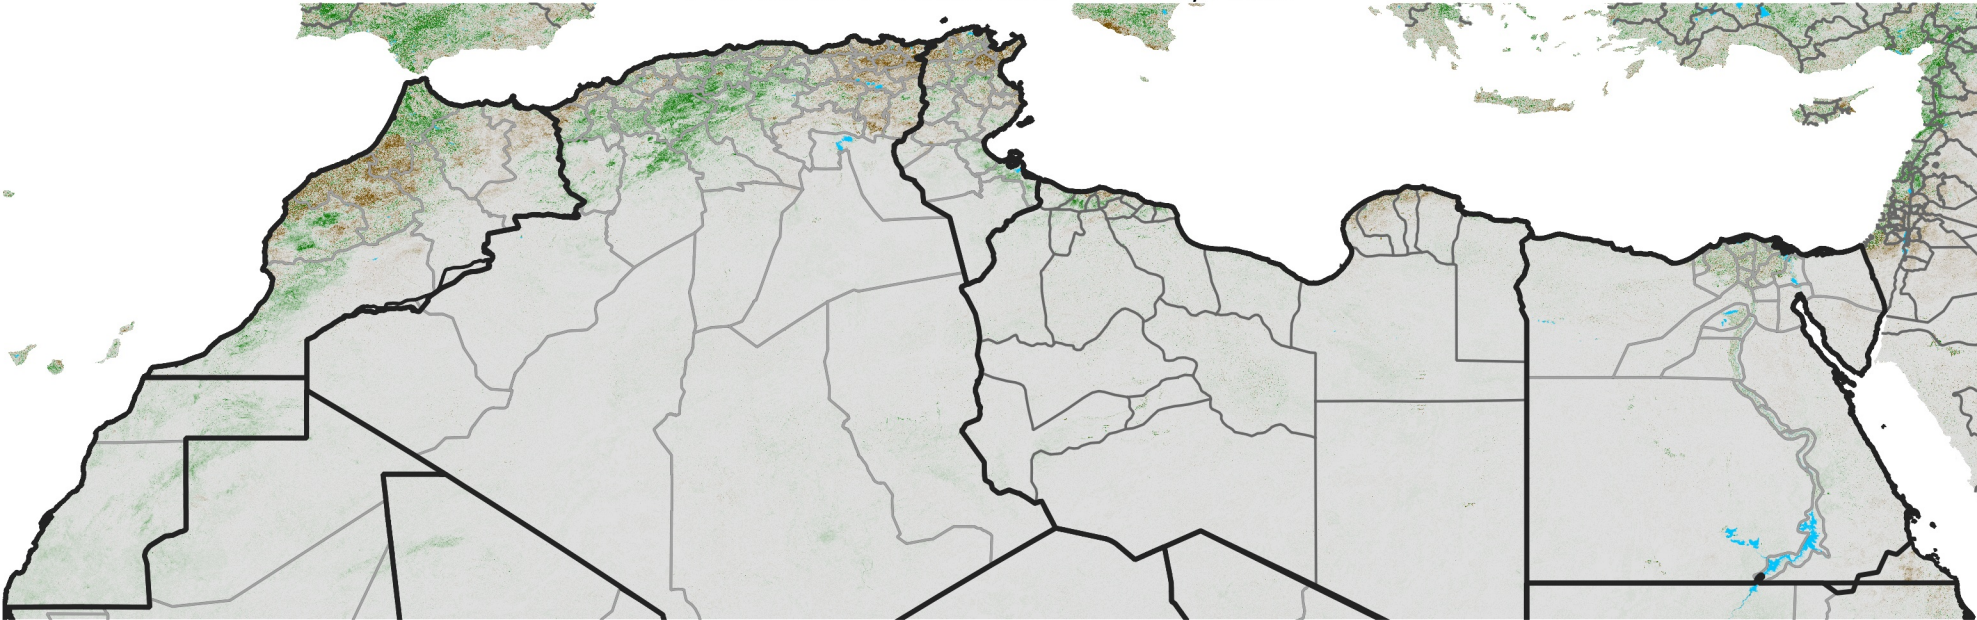

North Africa NDVI Difference

2005 minus 2004

Period 35 / December 11 - 20, 2005

NDVI Difference

< -0.3 -0.2 -0.1 -0.05 0.05 0.1 0.2 >0.3

Negative

No Difference

Positive