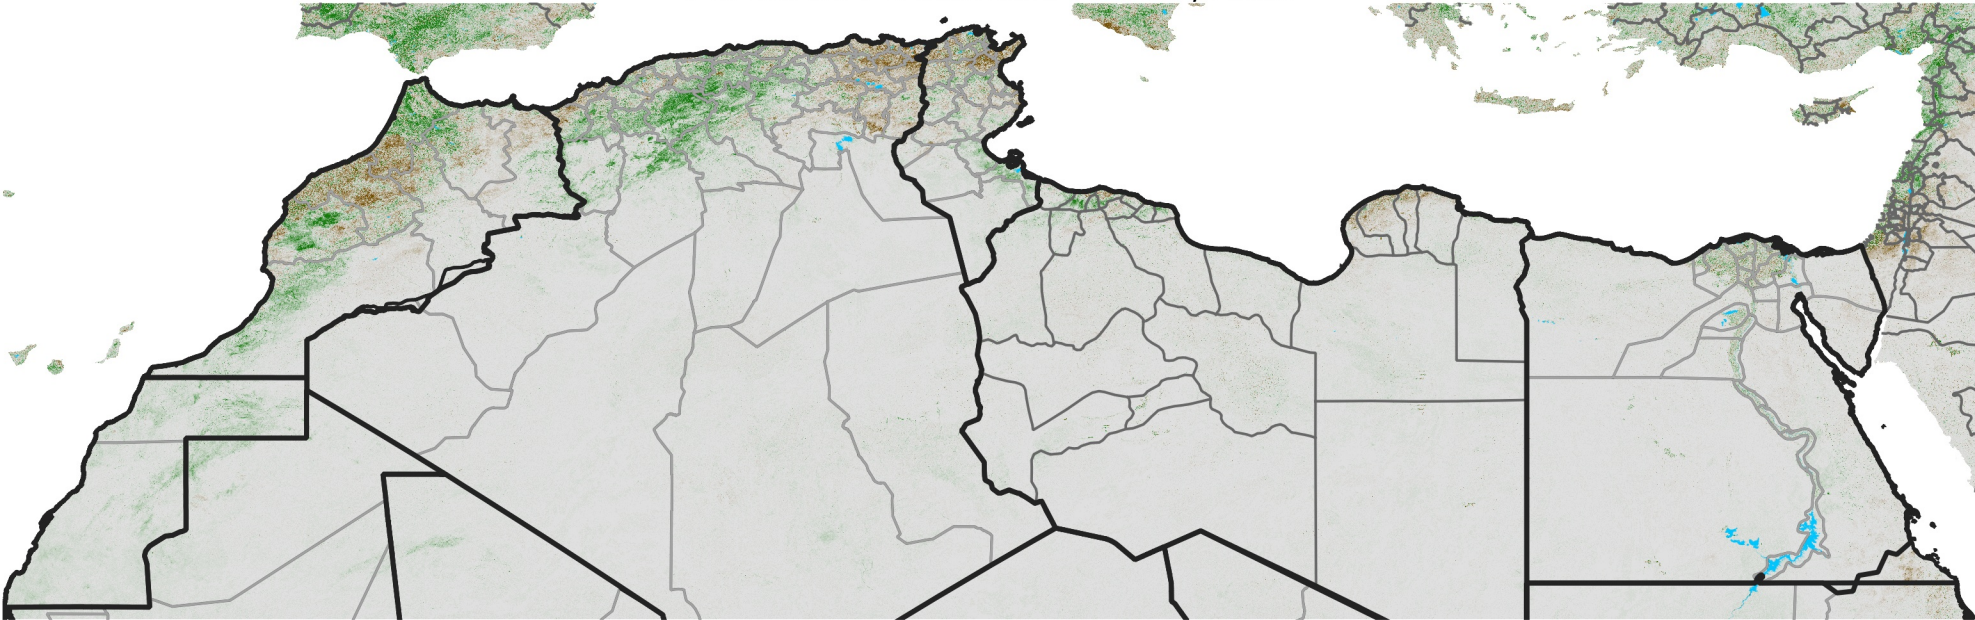

North Africa NDVI Difference

2005 minus 2004

Period 36 / December 21 - 31, 2005

NDVI Difference

< -0.3 -0.2 -0.1 -0.05 0.05 0.1 0.2 >0.3

Negative

No Difference

Positive