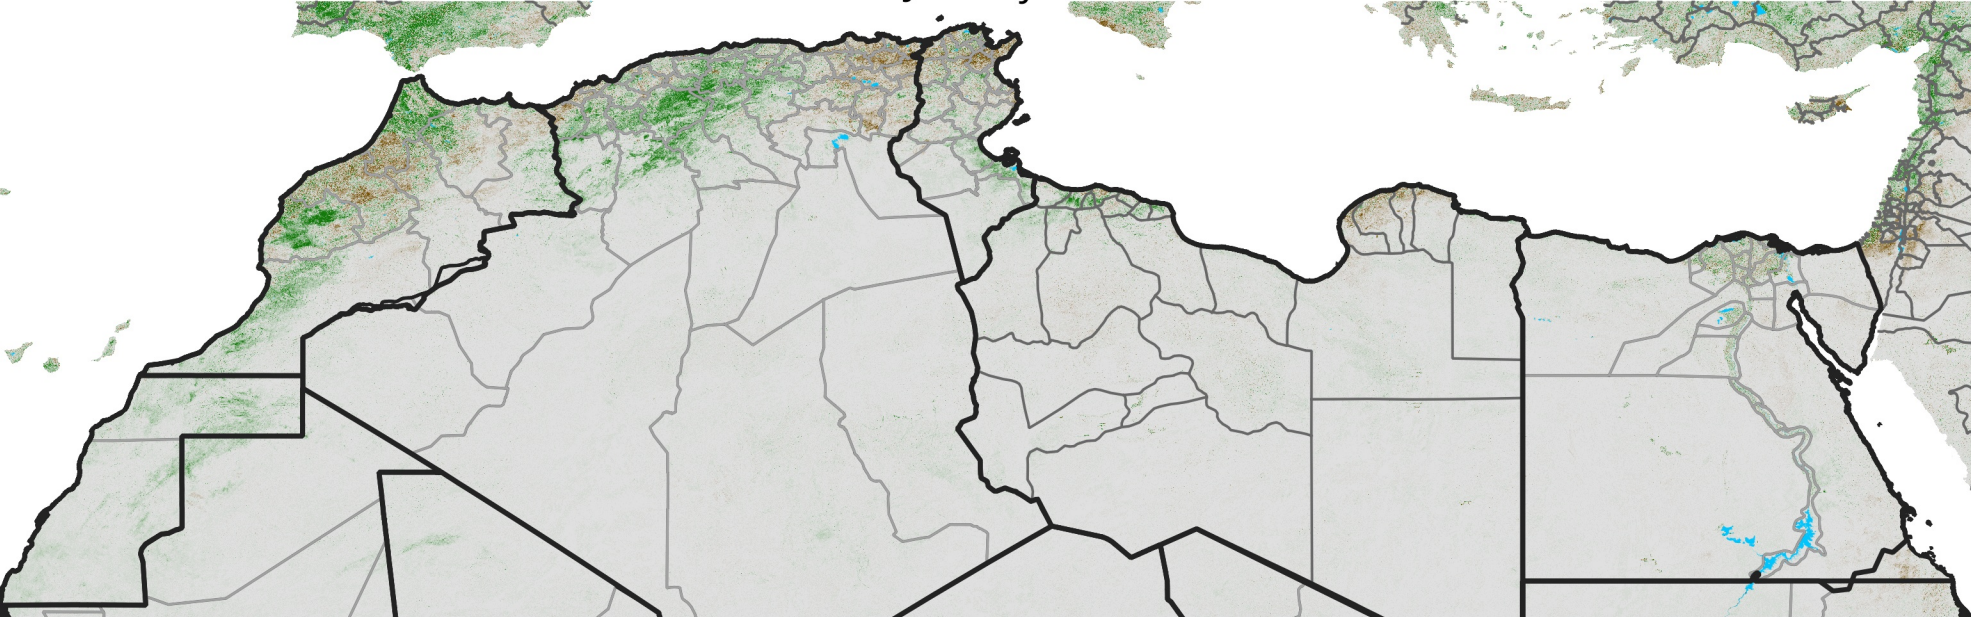

North Africa NDVI Difference

2006 minus 2005

Period 01 / January 01 - 10, 2006

NDVI Difference

< -0.3 -0.2 -0.1 -0.05 0.05 0.1 0.2 >0.3

Negative

No Difference

Positive