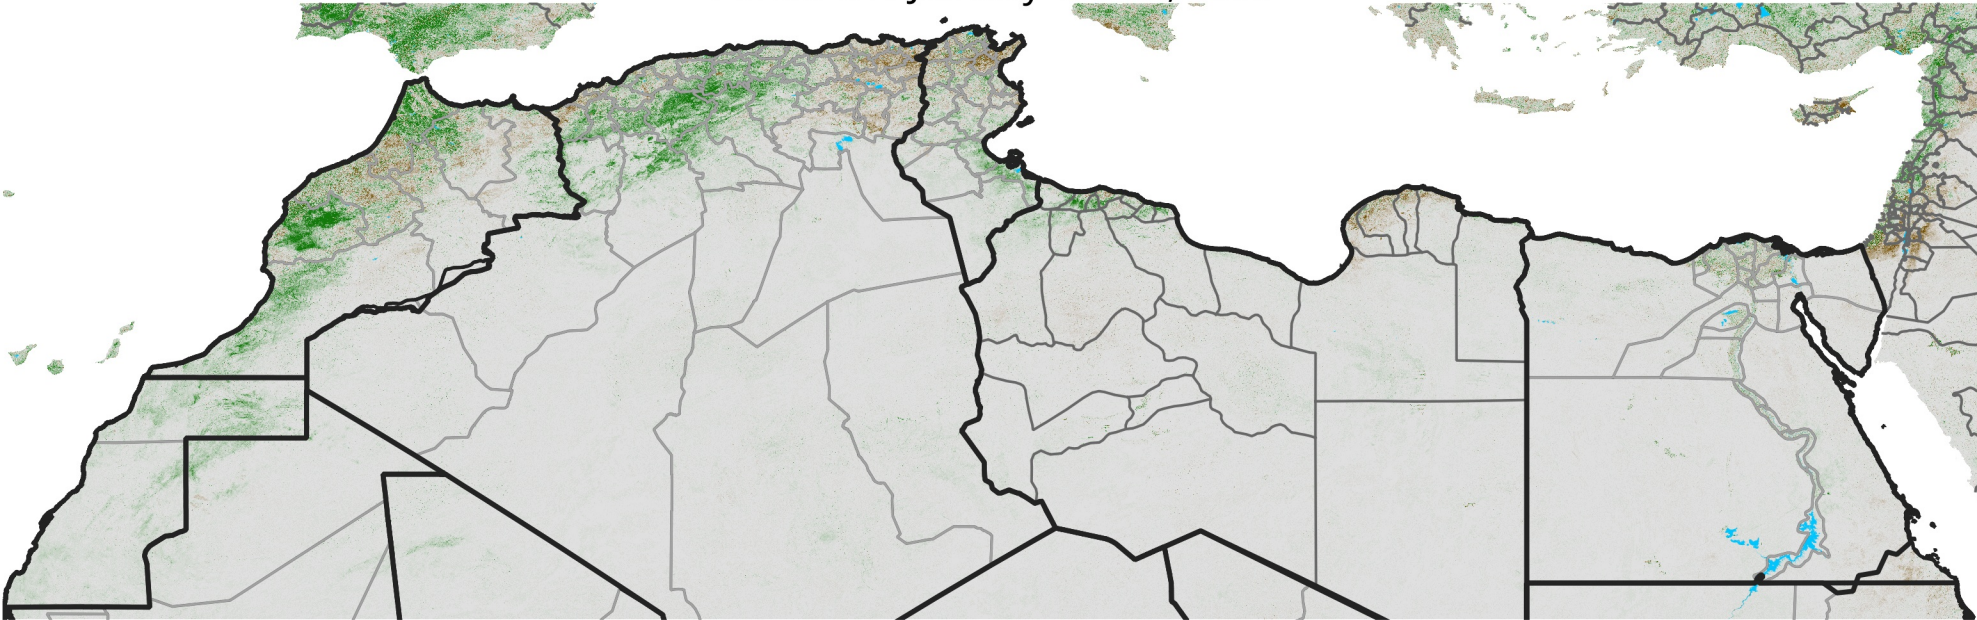

# North Africa NDVI Difference

2006 minus 2005

Period 02 / January 11 - 20, 2006

## NDVI Difference

< -0.3   -0.2   -0.1   -0.05   0.05   0.1   0.2   >0.3

Negative

No Difference

Positive