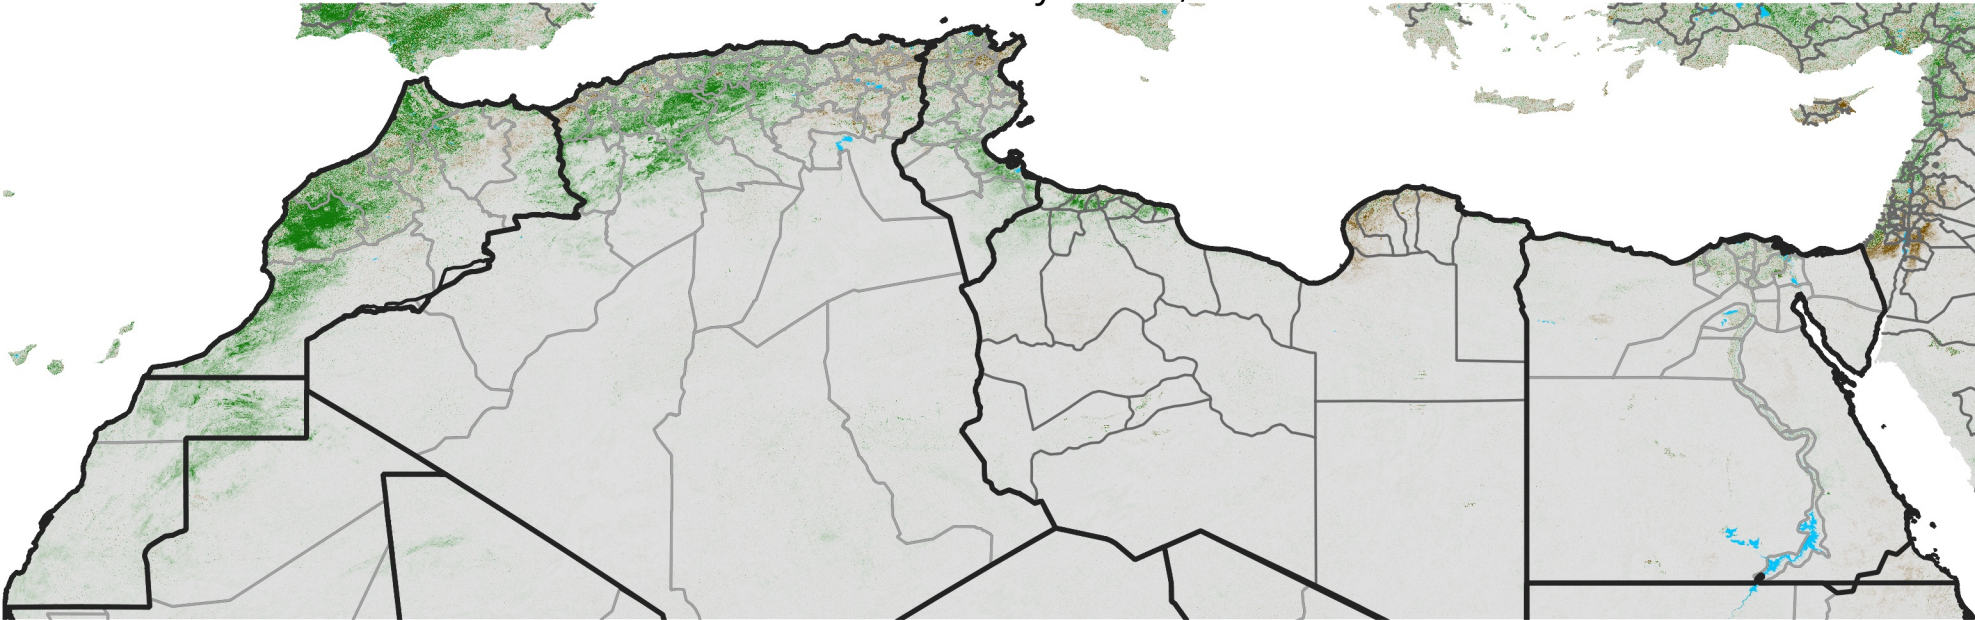

North Africa NDVI Difference

2006 minus 2005

Period 04 / February 01 - 10, 2006

NDVI Difference

< -0.3 -0.2 -0.1 -0.05 0.05 0.1 0.2 >0.3

Negative

No Difference

Positive