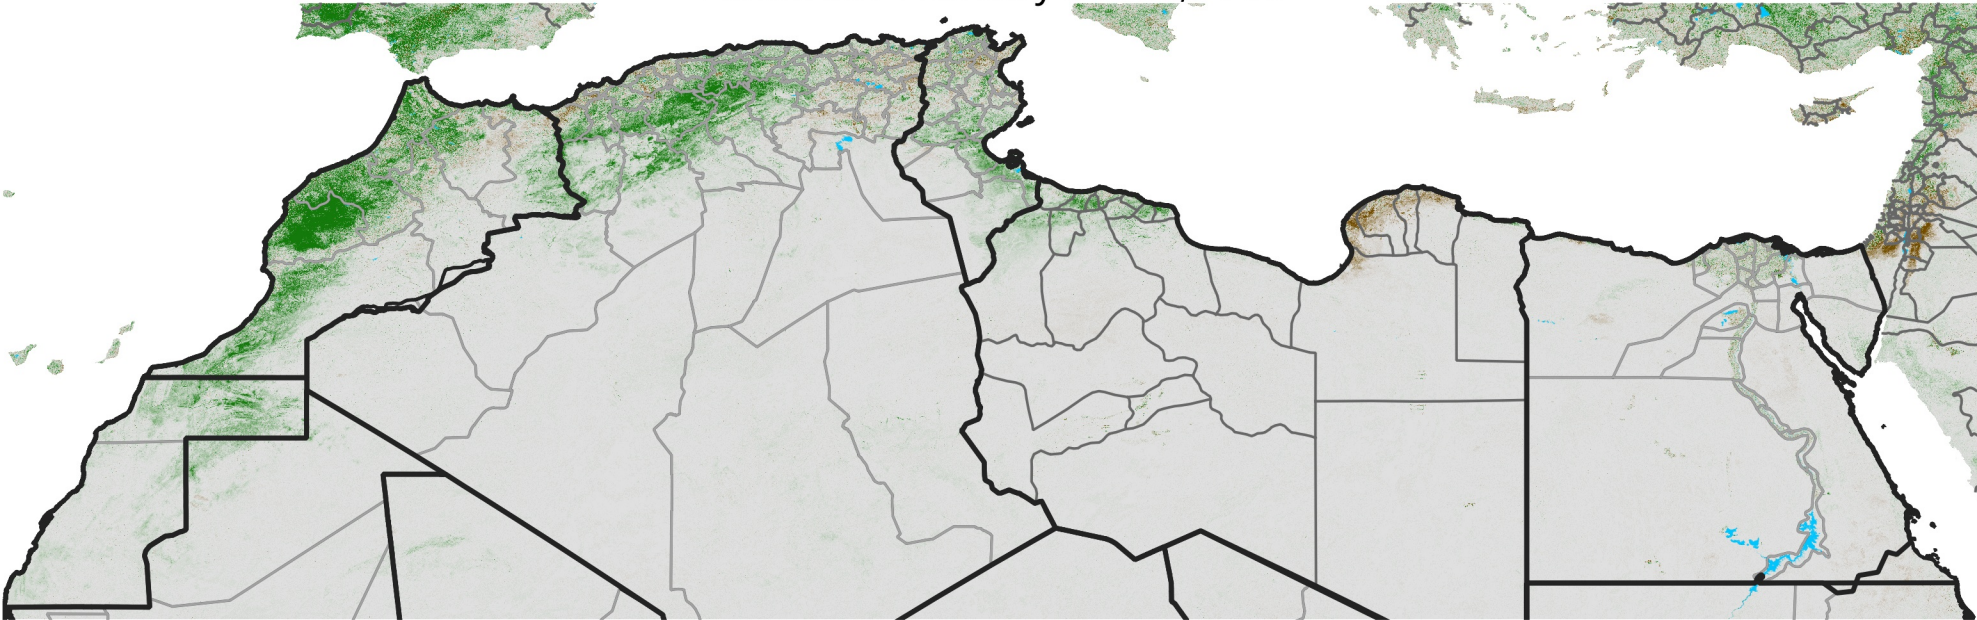

# North Africa NDVI Difference

2006 minus 2005

Period 06 / February 21 - 28, 2006

## NDVI Difference

< -0.3   -0.2   -0.1   -0.05   0.05   0.1   0.2   >0.3

Negative

No Difference

Positive