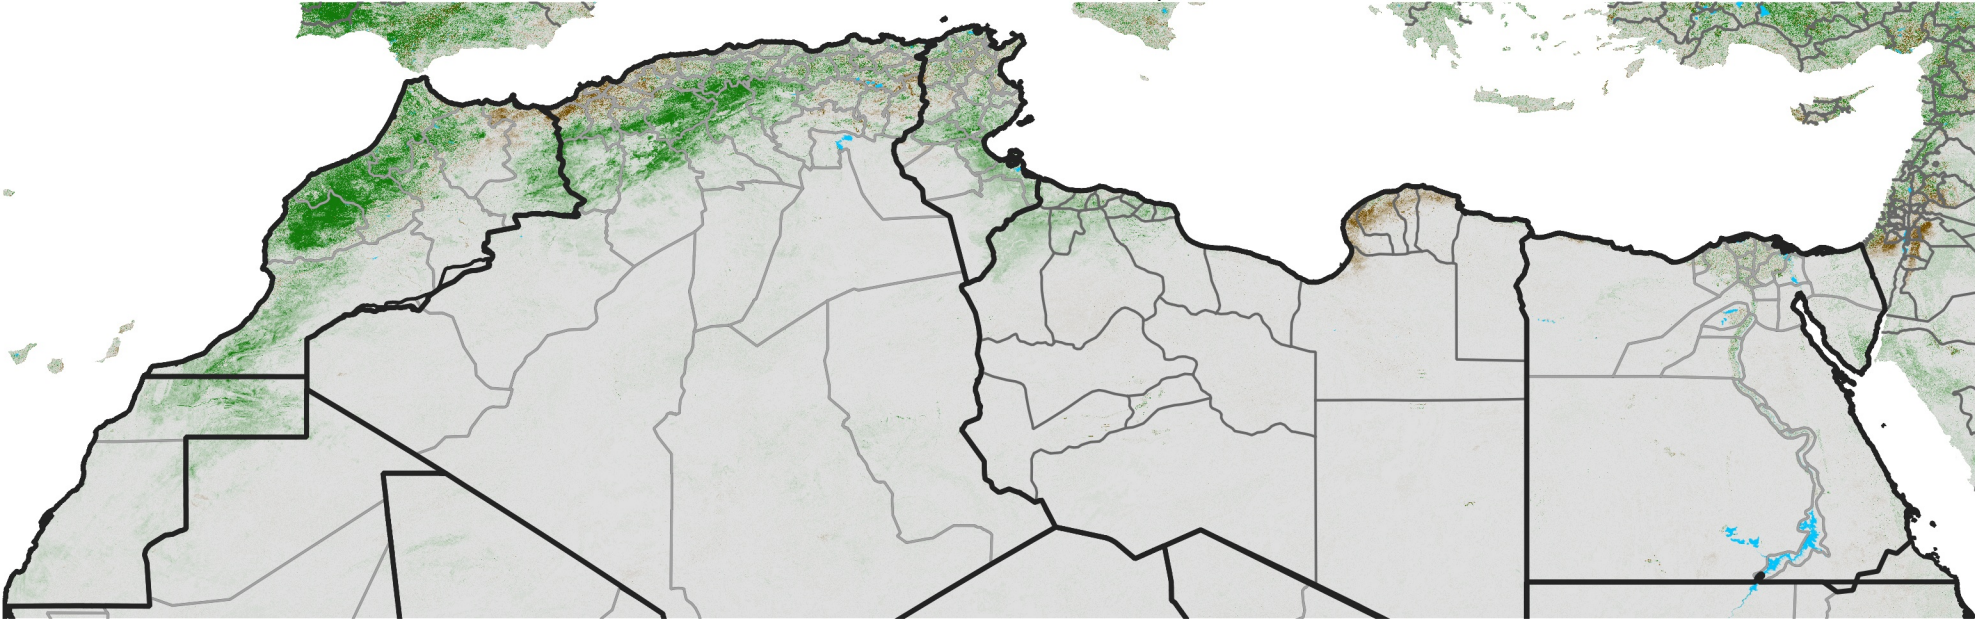

North Africa NDVI Difference

2006 minus 2005

Period 09 / March 21 - 31, 2006

NDVI Difference

< -0.3 -0.2 -0.1 -0.05 0.05 0.1 0.2 >0.3

Negative

No Difference

Positive