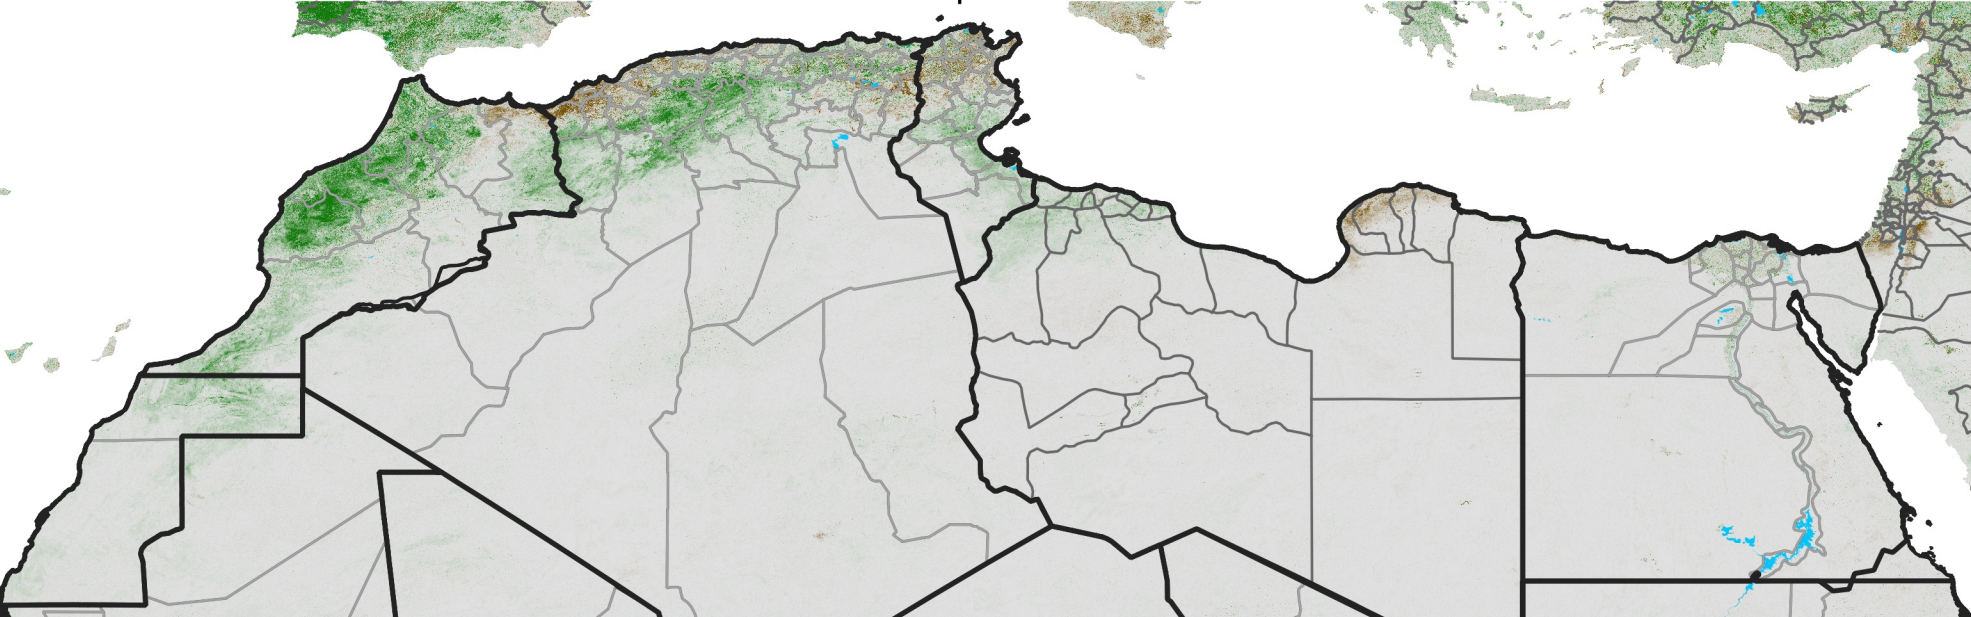

# North Africa NDVI Difference

2006 minus 2005

Period 11 / April 11 - 20, 2006

## NDVI Difference

< -0.3   -0.2   -0.1   -0.05   0.05   0.1   0.2   >0.3

Negative

No Difference

Positive