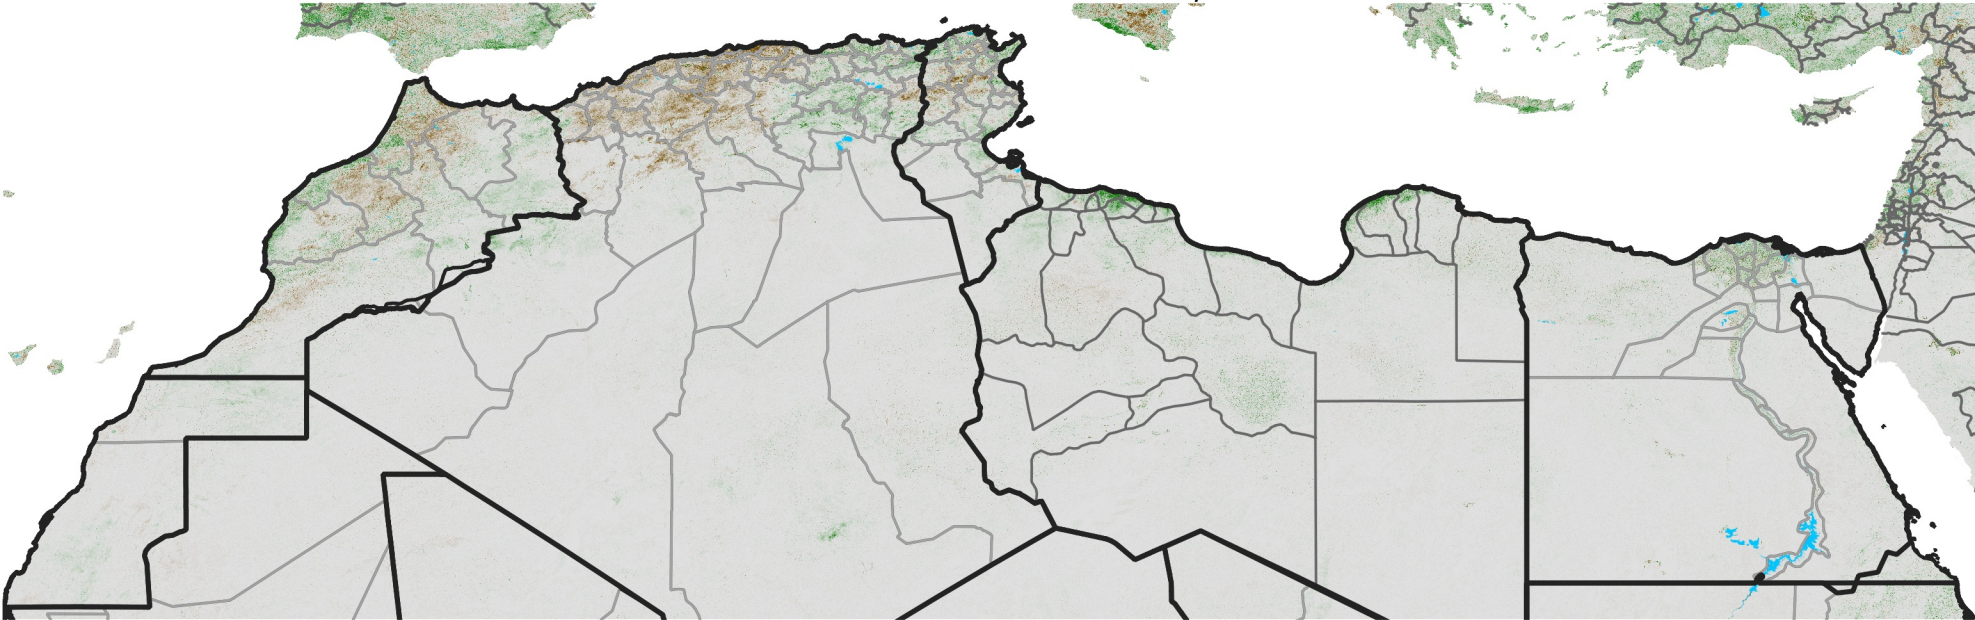

North Africa NDVI Difference

2006 minus 2005

Period 31 / November 01 - 10, 2006

NDVI Difference

< -0.3 -0.2 -0.1 -0.05 0.05 0.1 0.2 >0.3

Negative

No Difference

Positive