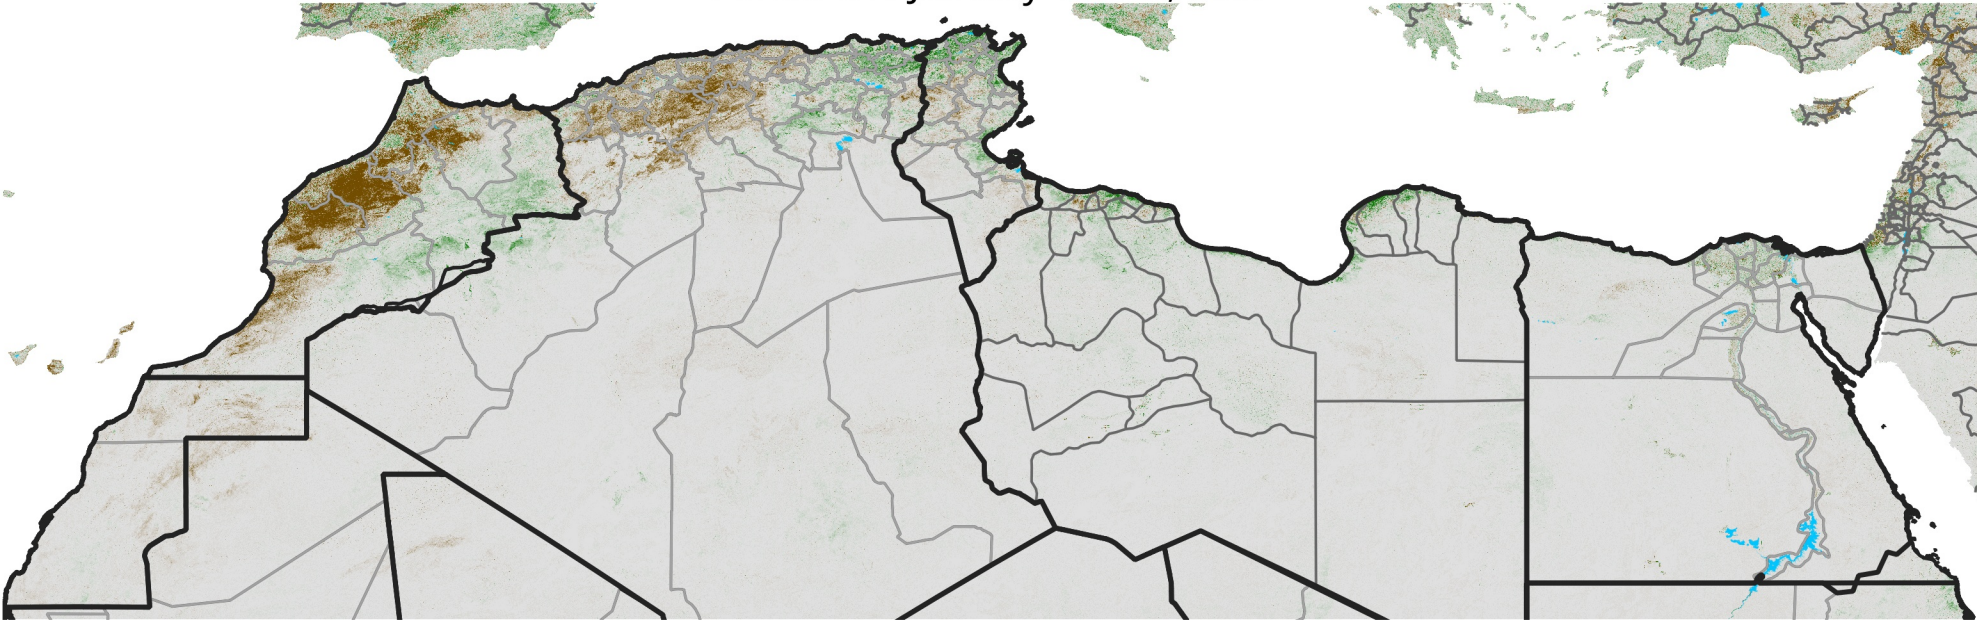

North Africa NDVI Difference

2007 minus 2006

Period 02 / January 11 - 20, 2007

NDVI Difference

< -0.3 -0.2 -0.1 -0.05 0.05 0.1 0.2 >0.3

Negative

No Difference

Positive