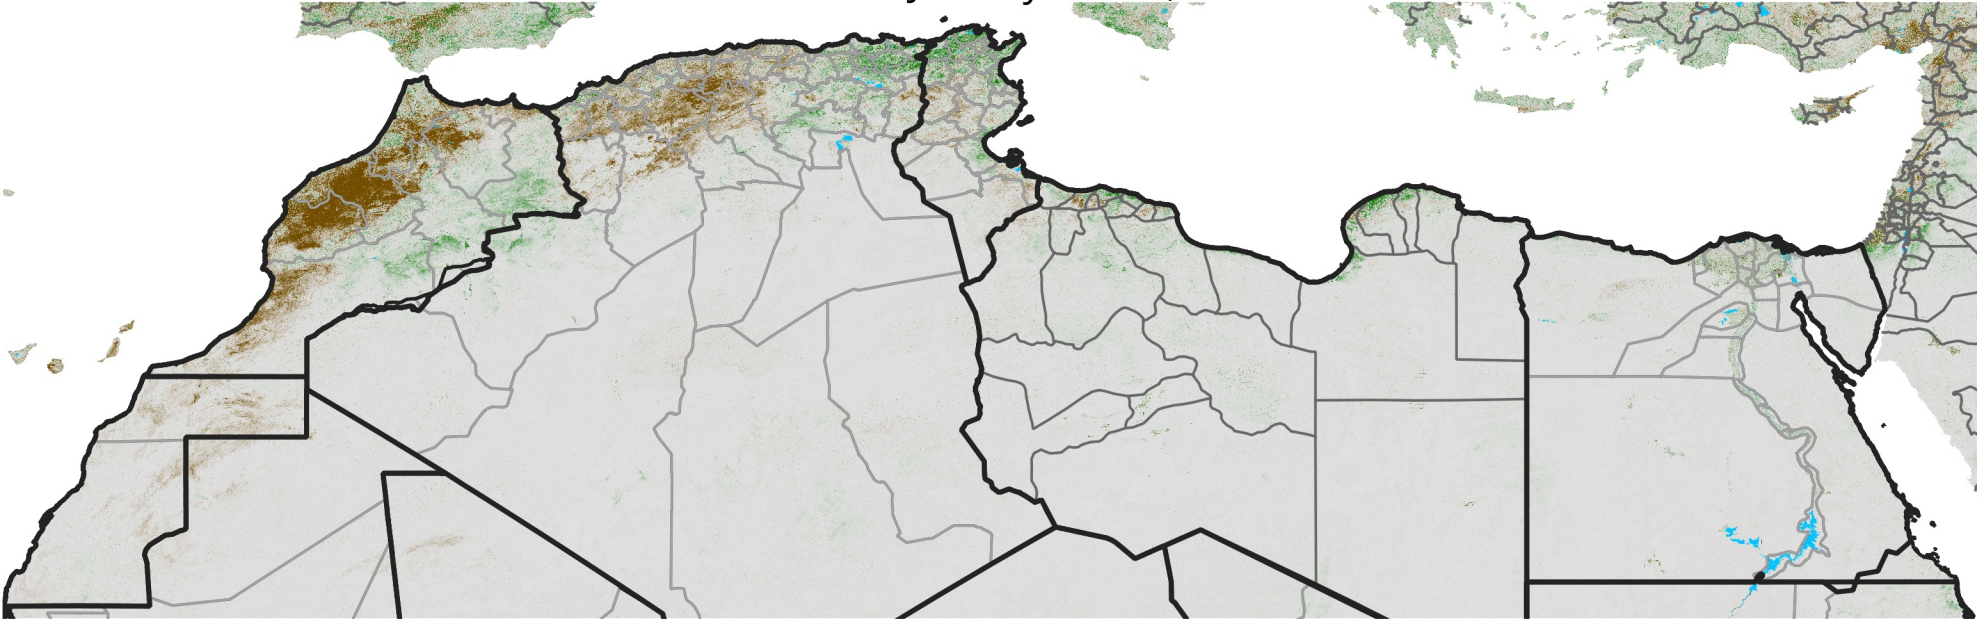

North Africa NDVI Difference

2007 minus 2006

Period 03 / January 21 - 31, 2007

NDVI Difference

< -0.3 -0.2 -0.1 -0.05 0.05 0.1 0.2 >0.3

Negative

No Difference

Positive