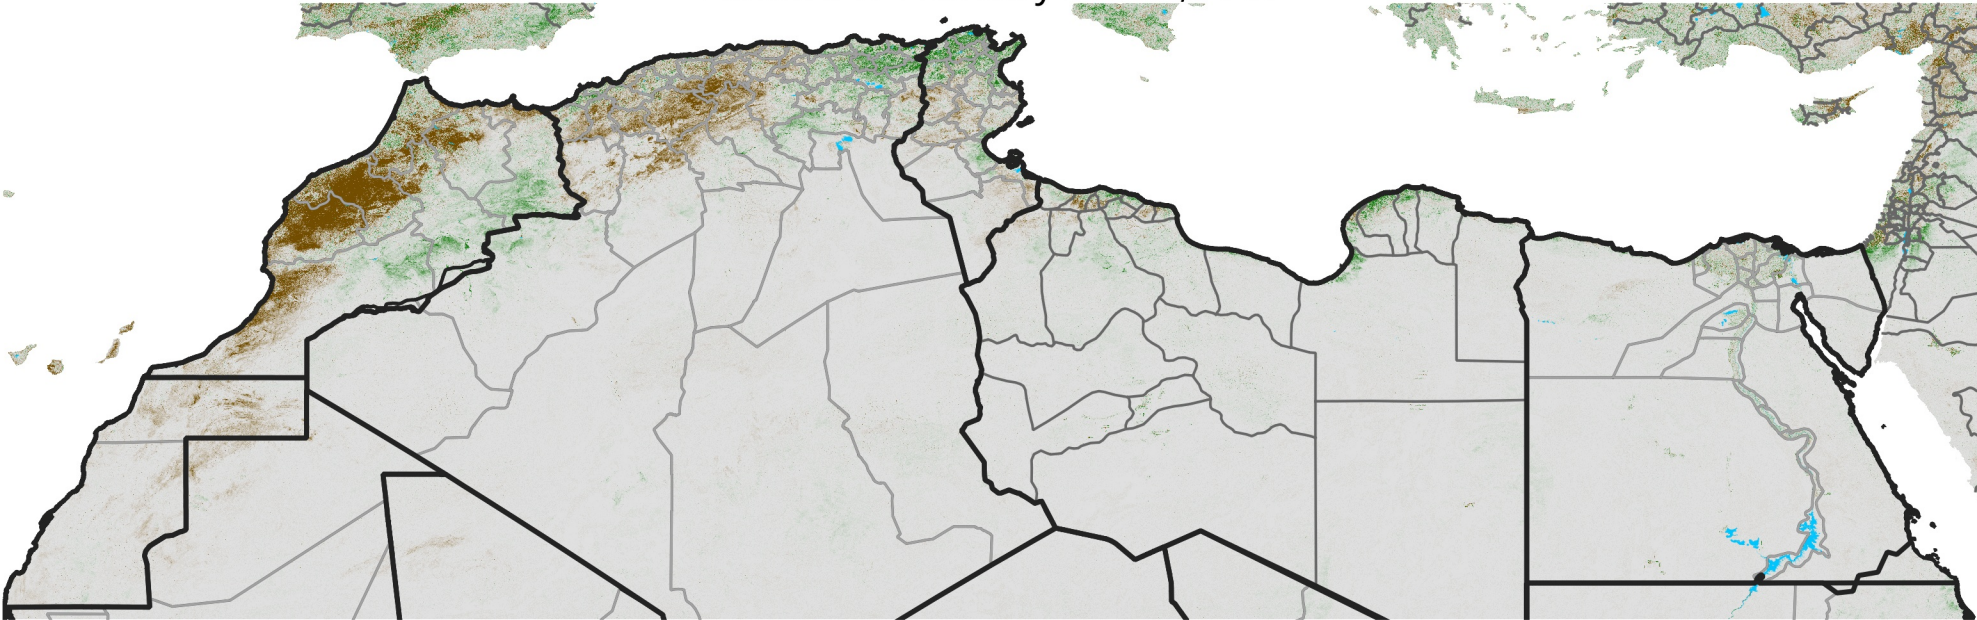

North Africa NDVI Difference

2007 minus 2006

Period 04 / February 01 - 10, 2007

NDVI Difference

< -0.3 -0.2 -0.1 -0.05 0.05 0.1 0.2 >0.3

Negative

No Difference

Positive