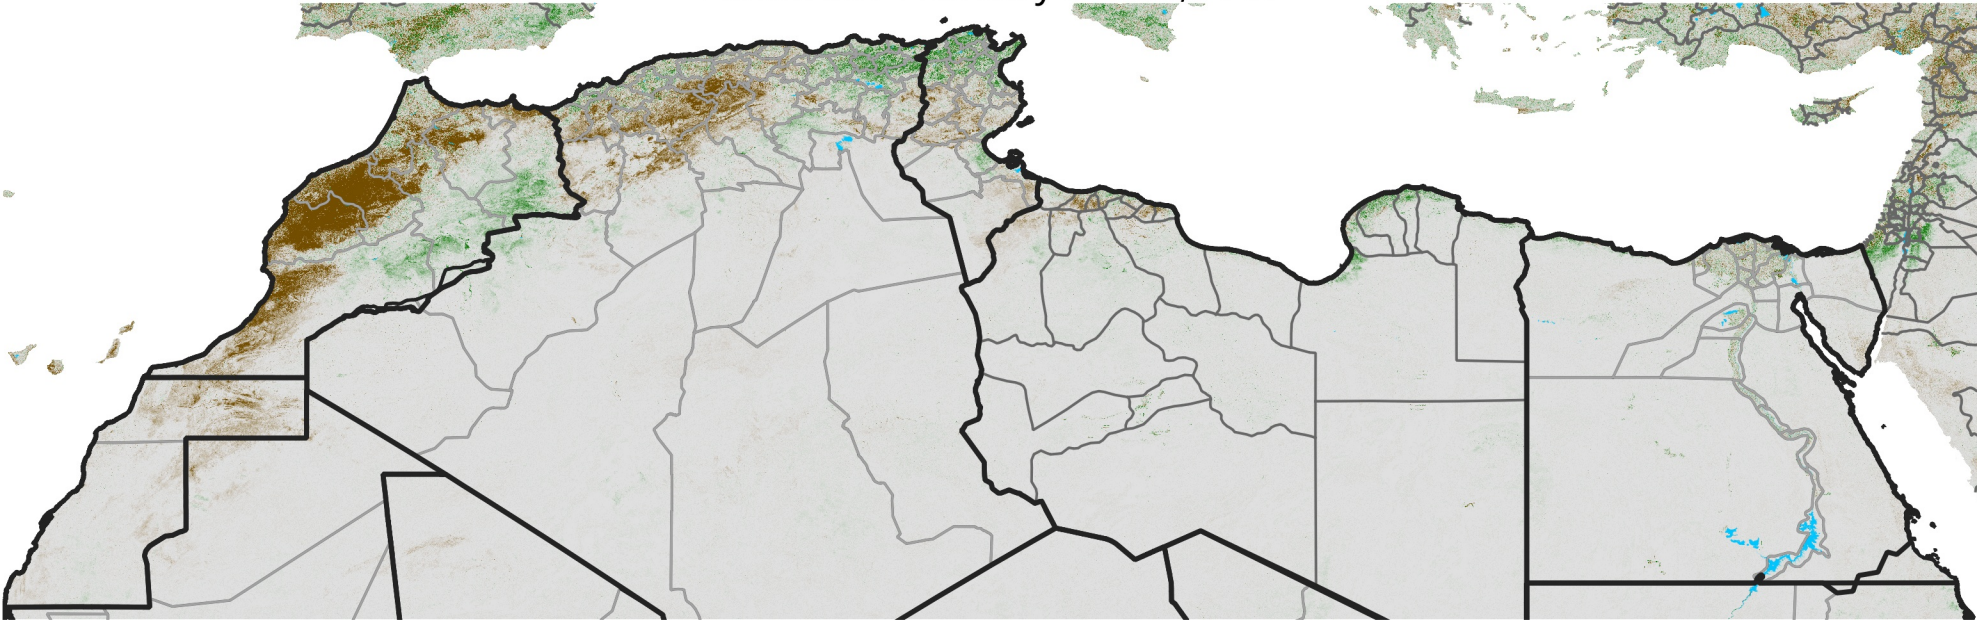

North Africa NDVI Difference

2007 minus 2006

Period 06 / February 21 - 28, 2007

NDVI Difference

< -0.3 -0.2 -0.1 -0.05 0.05 0.1 0.2 >0.3

Negative

No Difference

Positive