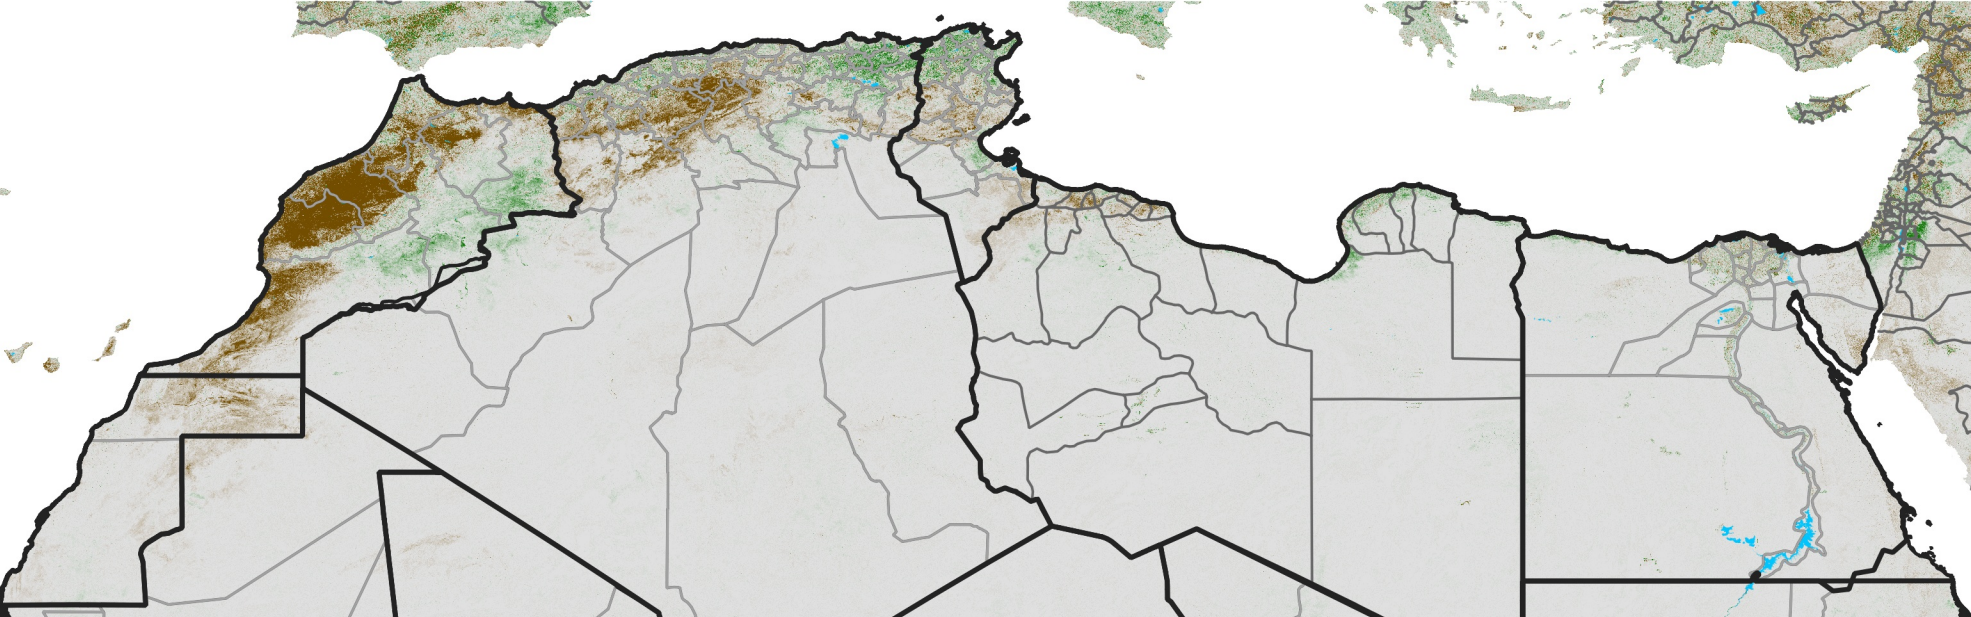

# North Africa NDVI Difference

2007 minus 2006

Period 07 / March 01 - 10, 2007

## NDVI Difference

< -0.3   -0.2   -0.1   -0.05   0.05   0.1   0.2   >0.3

Negative

No Difference

Positive