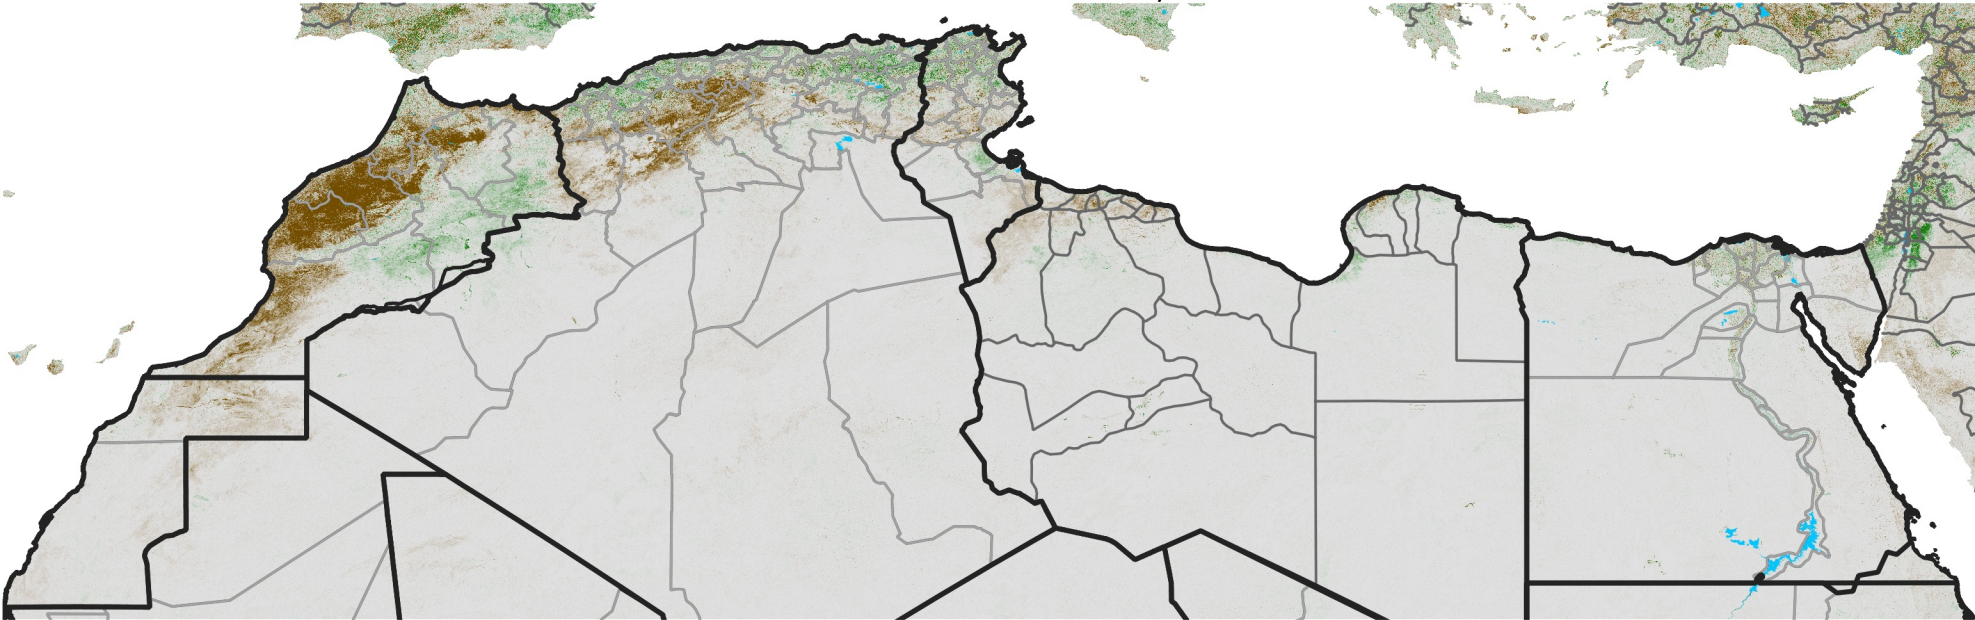

# North Africa NDVI Difference

2007 minus 2006

Period 09 / March 21 - 31, 2007

## NDVI Difference

< -0.3   -0.2   -0.1   -0.05   0.05   0.1   0.2   >0.3

Negative

No Difference

Positive