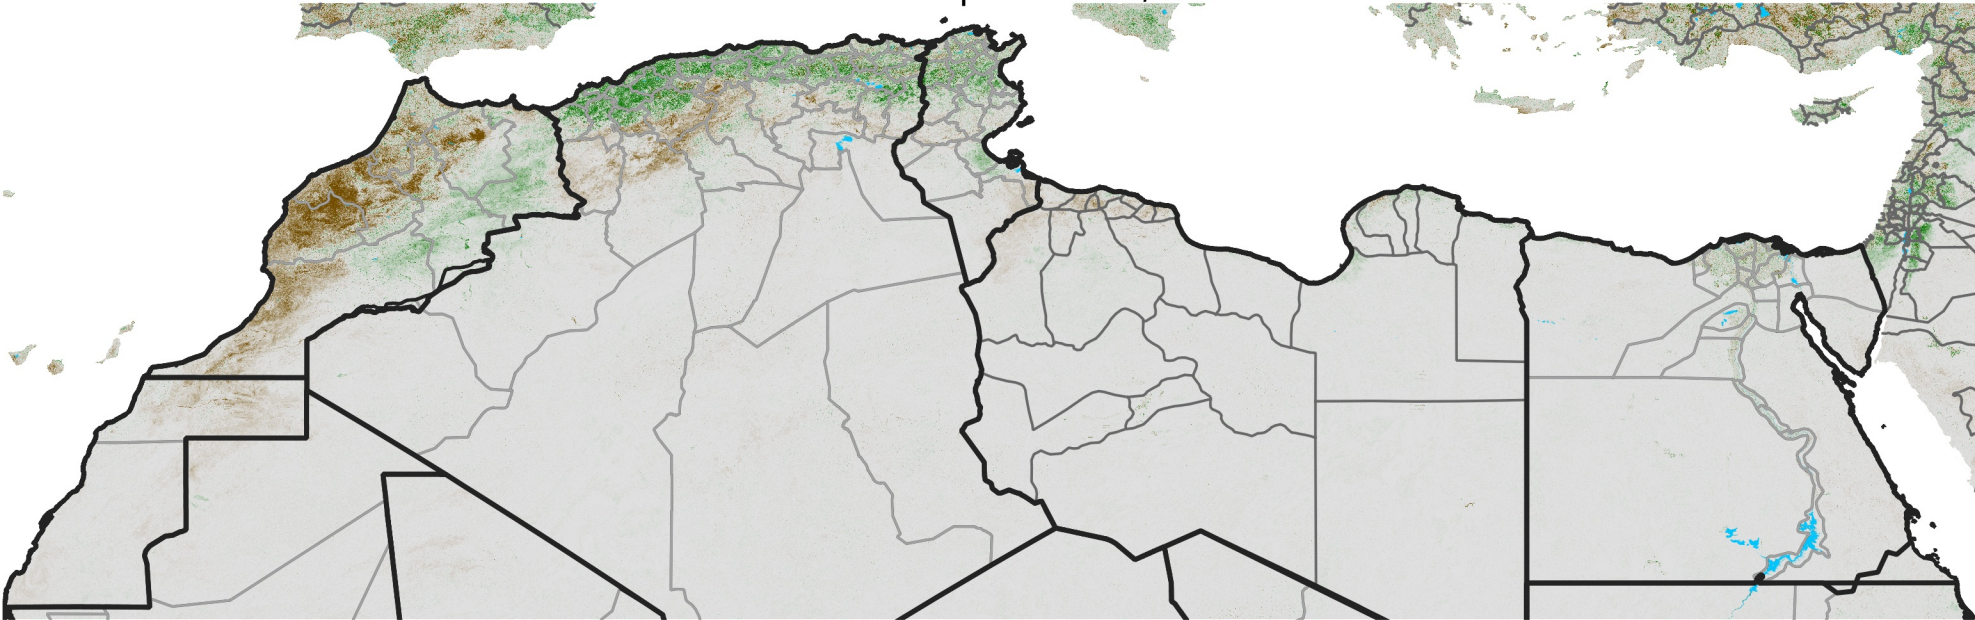

# North Africa NDVI Difference

2007 minus 2006

Period 11 / April 11 - 20, 2007

## NDVI Difference

< -0.3   -0.2   -0.1   -0.05   0.05   0.1   0.2   >0.3

Negative

No Difference

Positive