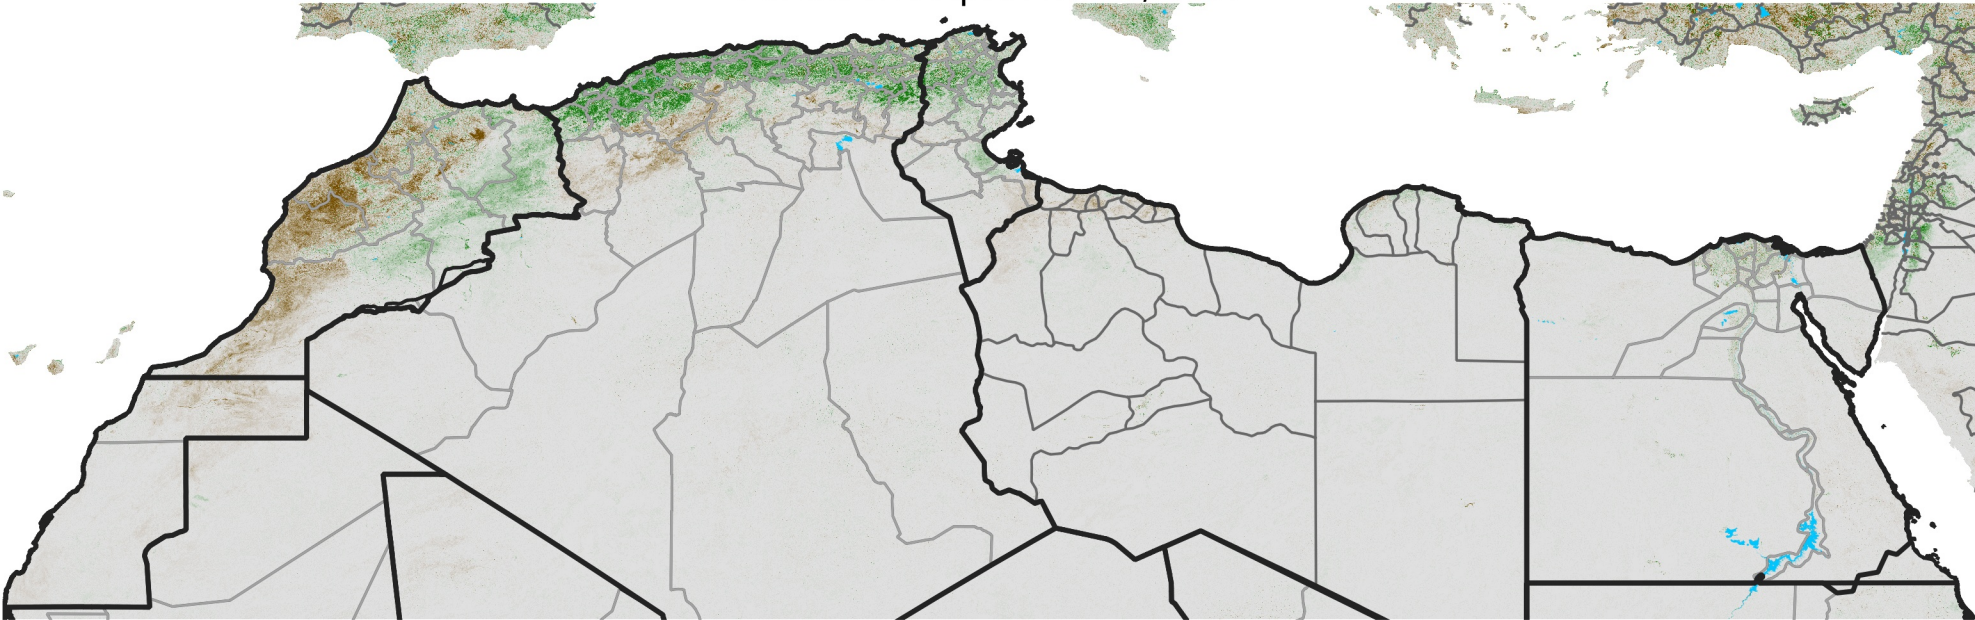

North Africa NDVI Difference

2007 minus 2006

Period 12 / April 21 - 30, 2007

NDVI Difference

< -0.3 -0.2 -0.1 -0.05 0.05 0.1 0.2 >0.3

Negative

No Difference

Positive