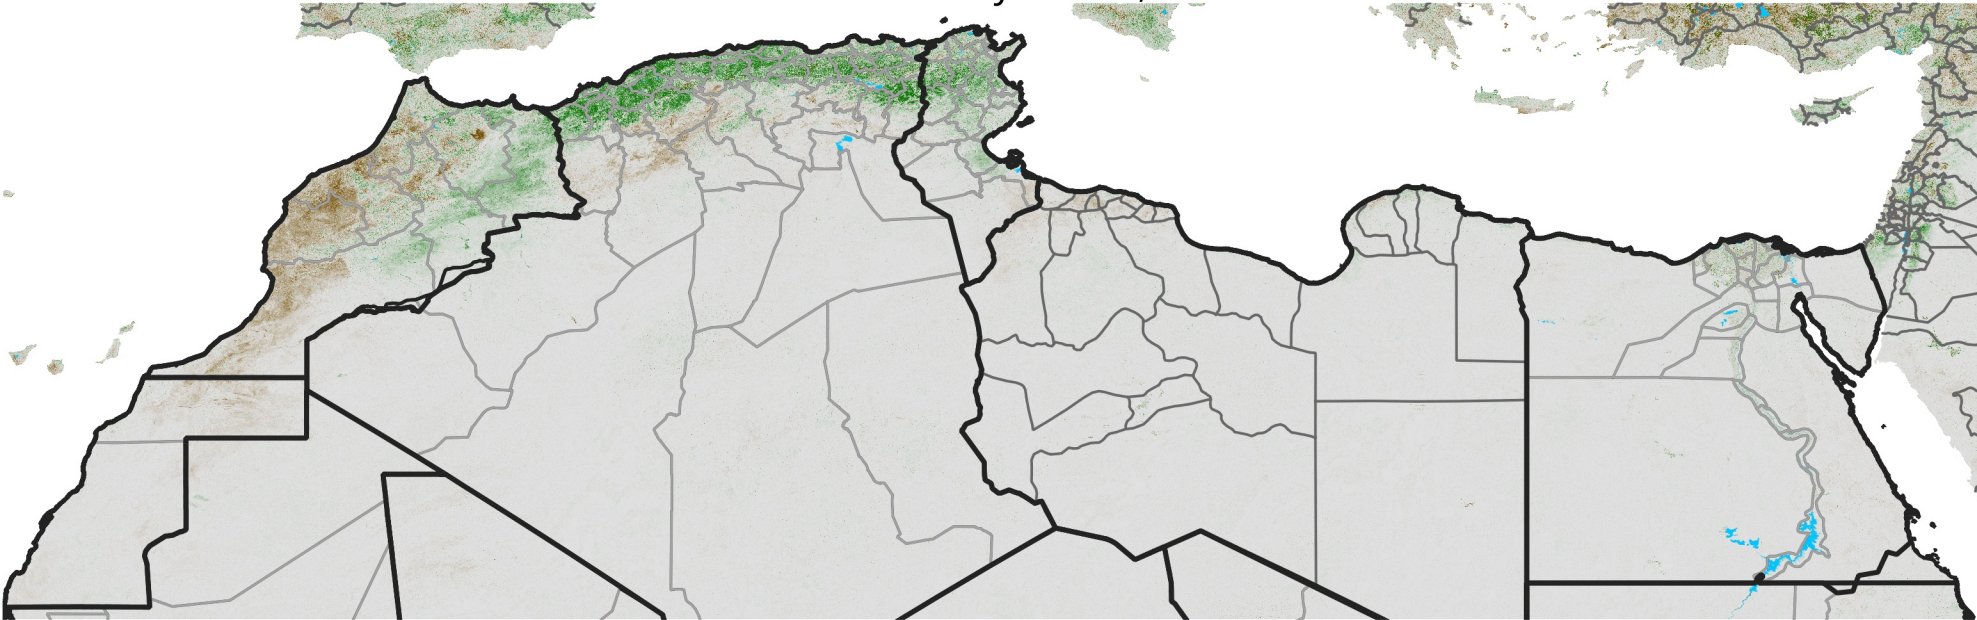

North Africa NDVI Difference

2007 minus 2006

Period 13 / May 01 - 10, 2007

NDVI Difference

< -0.3 -0.2 -0.1 -0.05 0.05 0.1 0.2 >0.3

Negative

No Difference

Positive