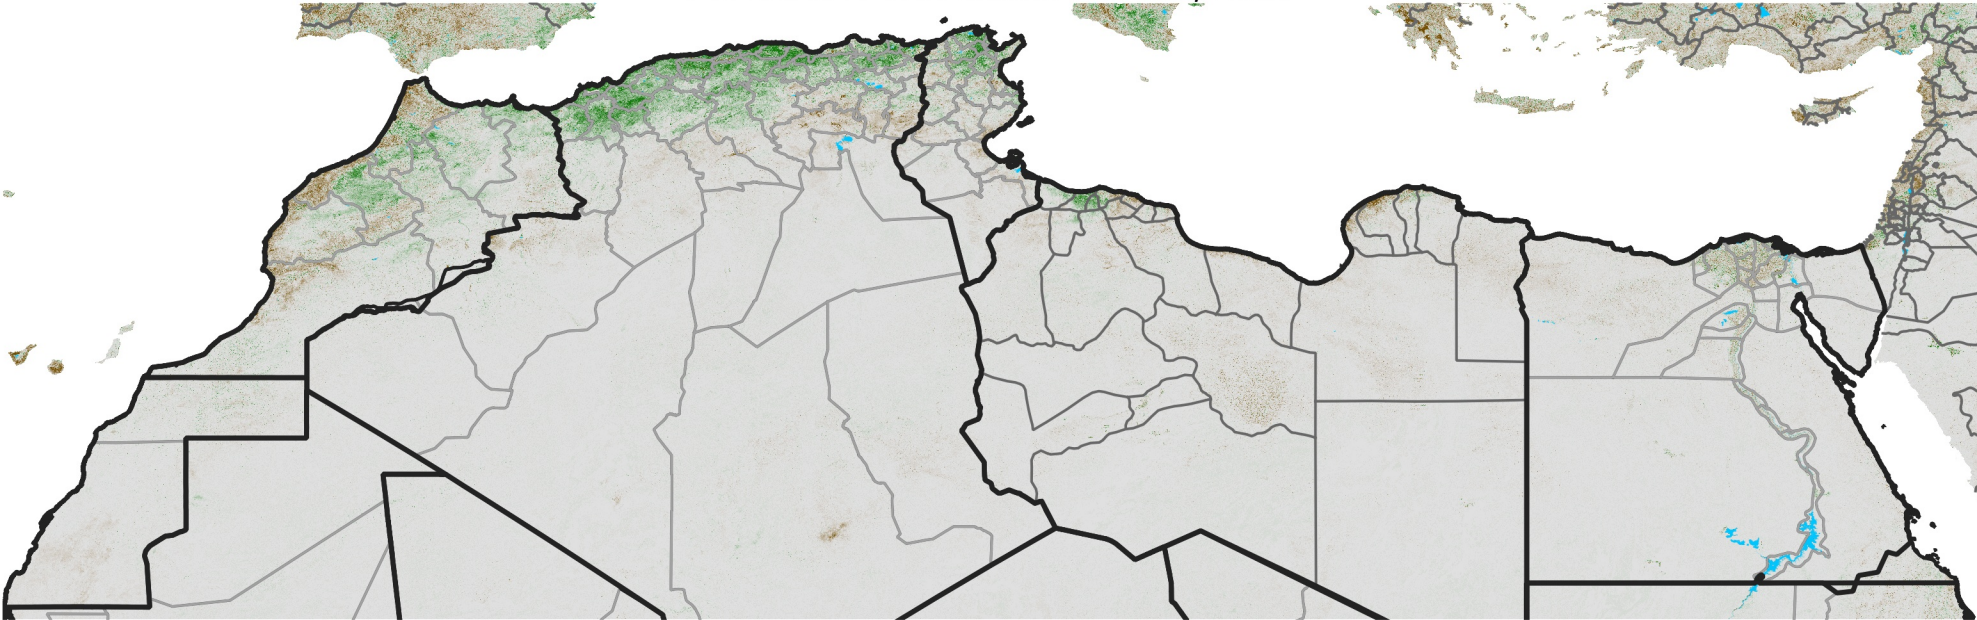

North Africa NDVI Difference

2007 minus 2006

Period 32 / November 11 - 20, 2007

NDVI Difference

< -0.3 -0.2 -0.1 -0.05 0.05 0.1 0.2 >0.3

Negative

No Difference

Positive