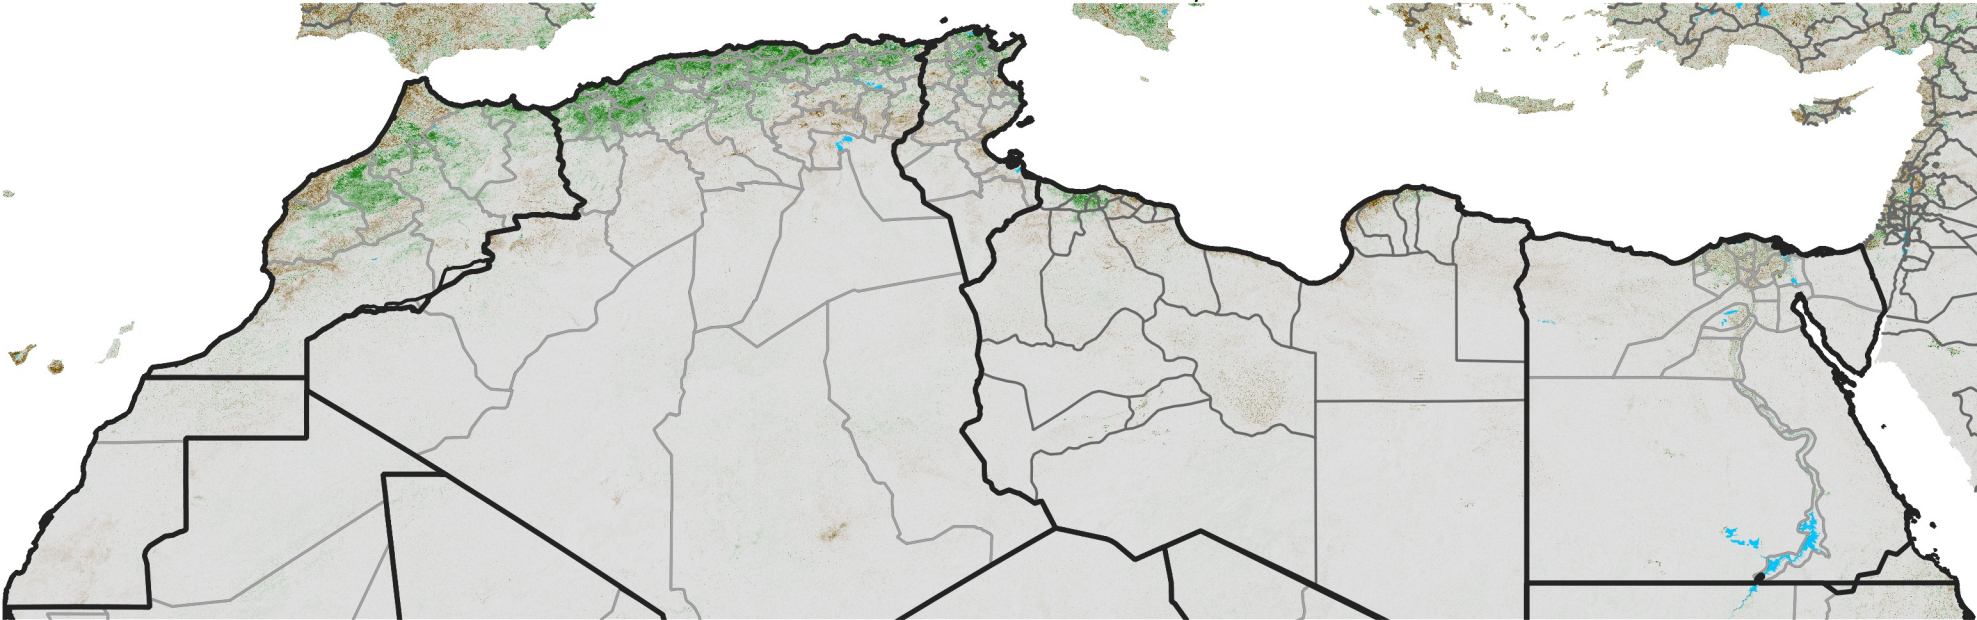

North Africa NDVI Difference

2007 minus 2006

Period 33 / November 21 - 30, 2007

NDVI Difference

< -0.3 -0.2 -0.1 -0.05 0.05 0.1 0.2 >0.3

Negative

No Difference

Positive