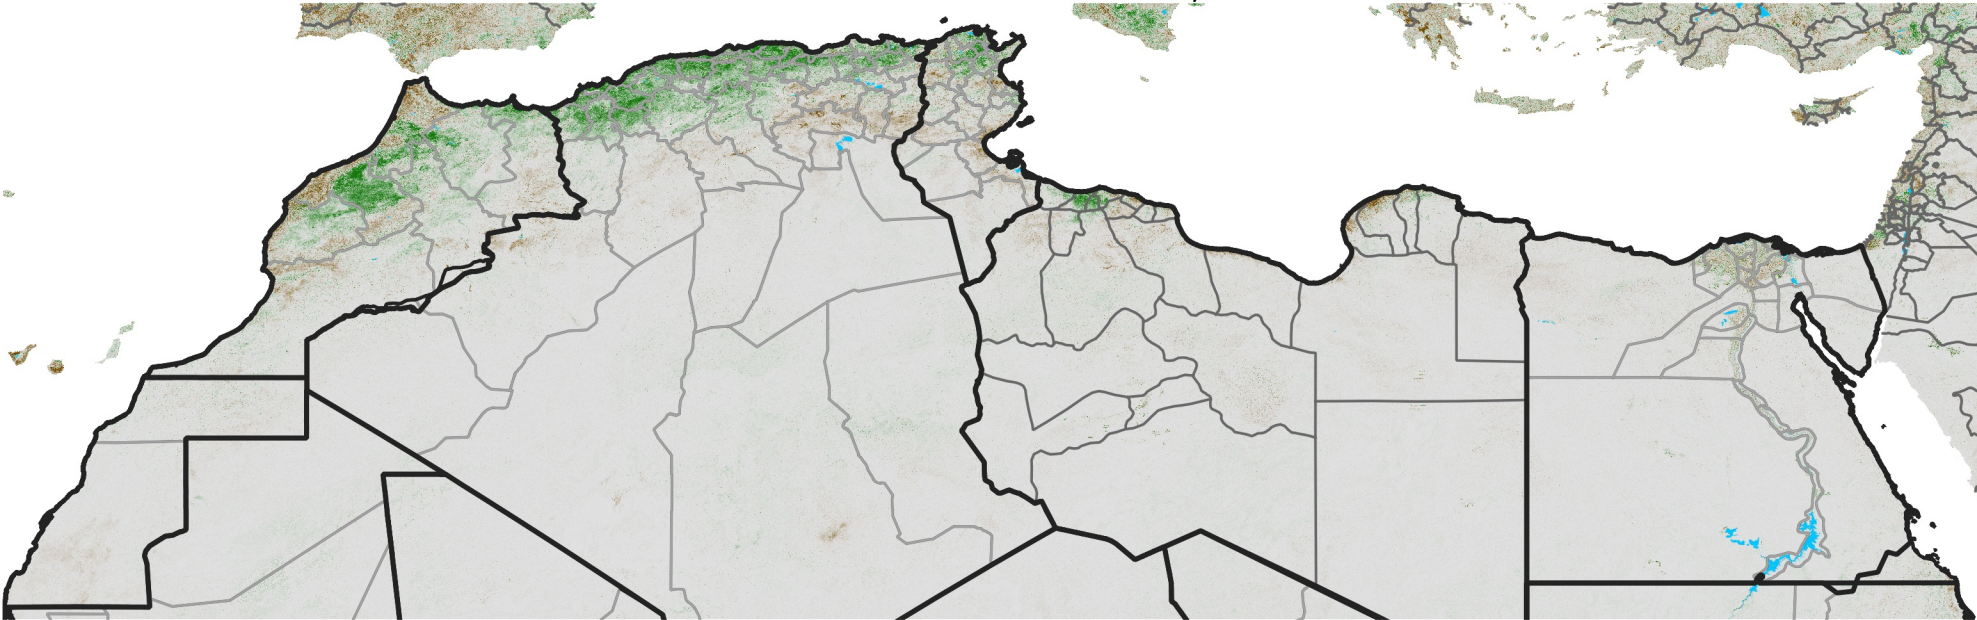

North Africa NDVI Difference

2007 minus 2006

Period 34 / December 01 - 10, 2007

NDVI Difference

< -0.3 -0.2 -0.1 -0.05 0.05 0.1 0.2 >0.3

Negative

No Difference

Positive