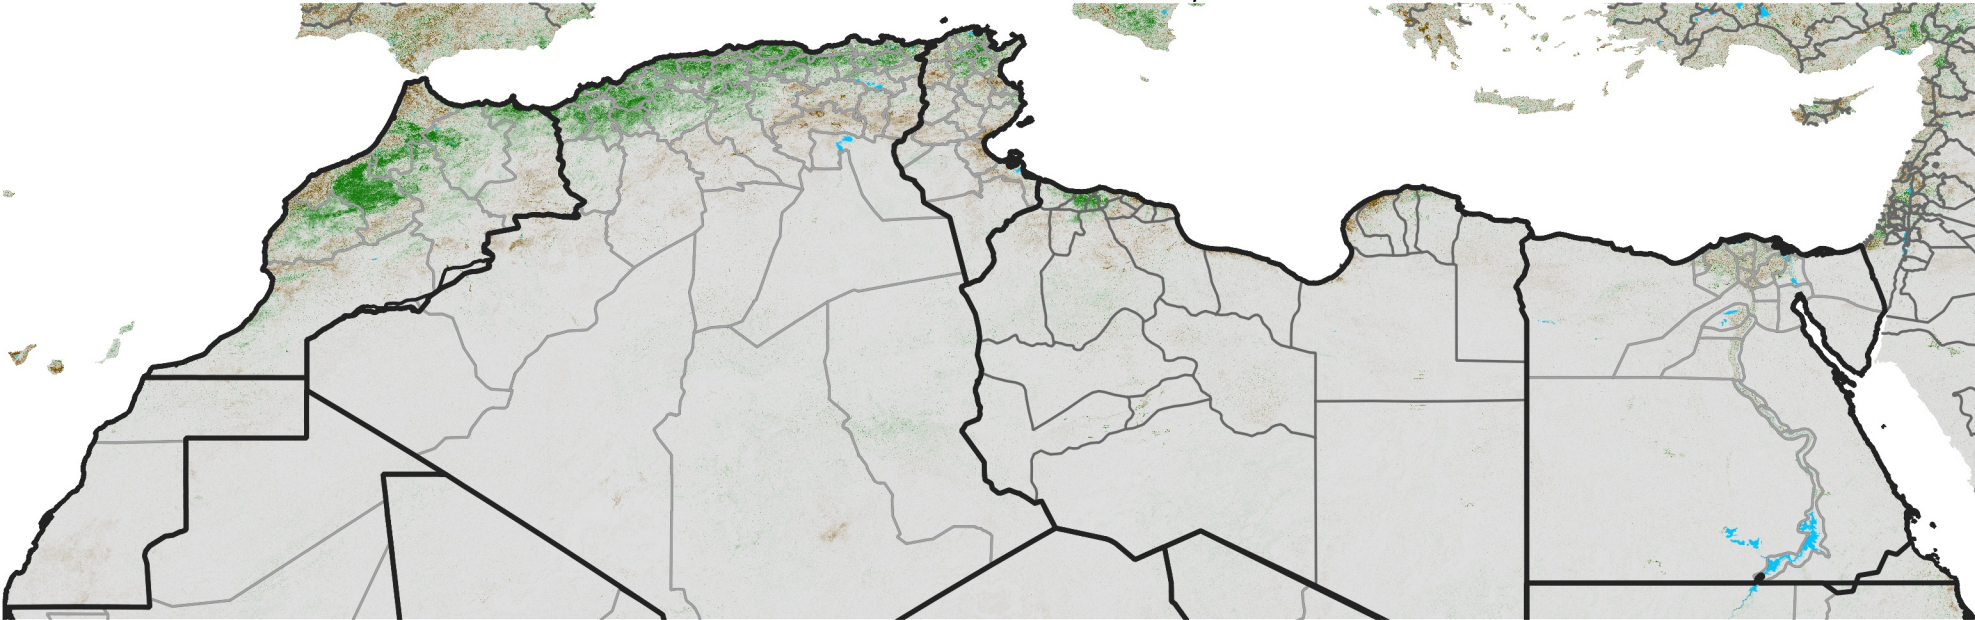

North Africa NDVI Difference

2007 minus 2006

Period 35 / December 11 - 20, 2007

NDVI Difference

< -0.3 -0.2 -0.1 -0.05 0.05 0.1 0.2 >0.3

Negative

No Difference

Positive