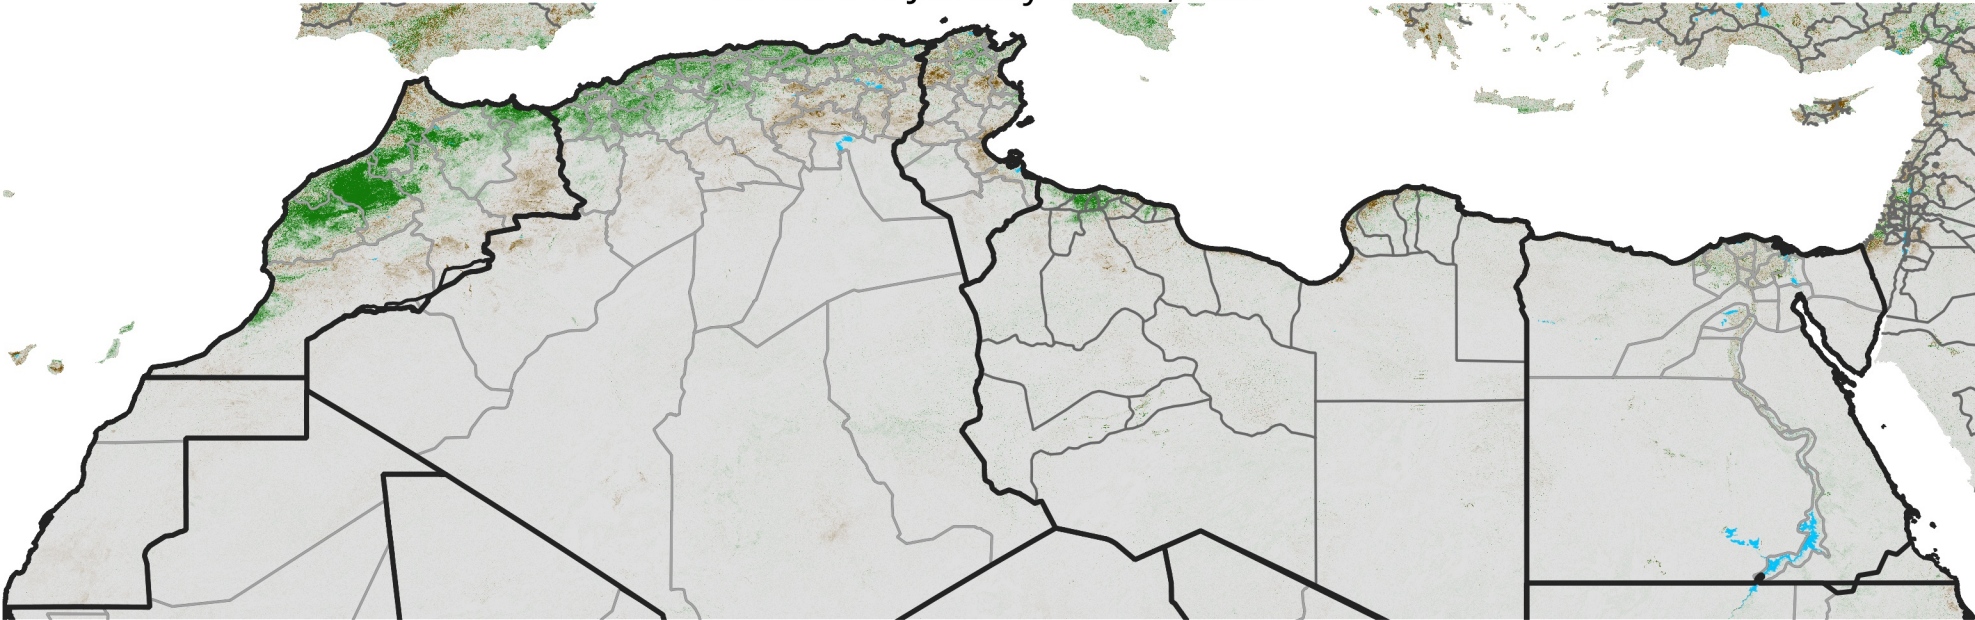

North Africa NDVI Difference

2008 minus 2007

Period 02 / January 11 - 20, 2008

NDVI Difference

< -0.3 -0.2 -0.1 -0.05 0.05 0.1 0.2 >0.3

Negative

No Difference

Positive