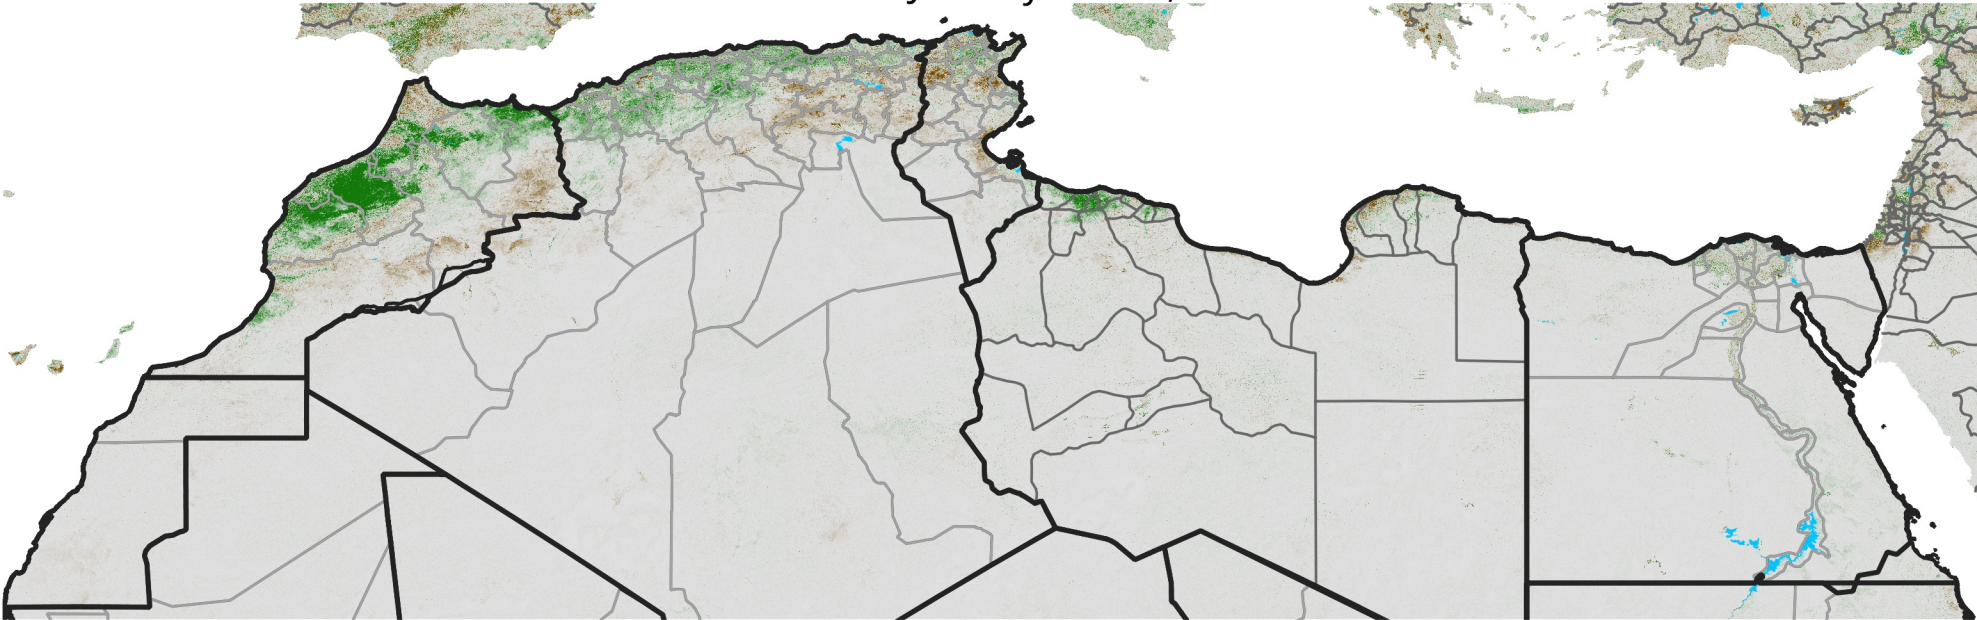

North Africa NDVI Difference

2008 minus 2007

Period 03 / January 21 - 31, 2008

NDVI Difference

< -0.3 -0.2 -0.1 -0.05 0.05 0.1 0.2 >0.3

Negative

No Difference

Positive