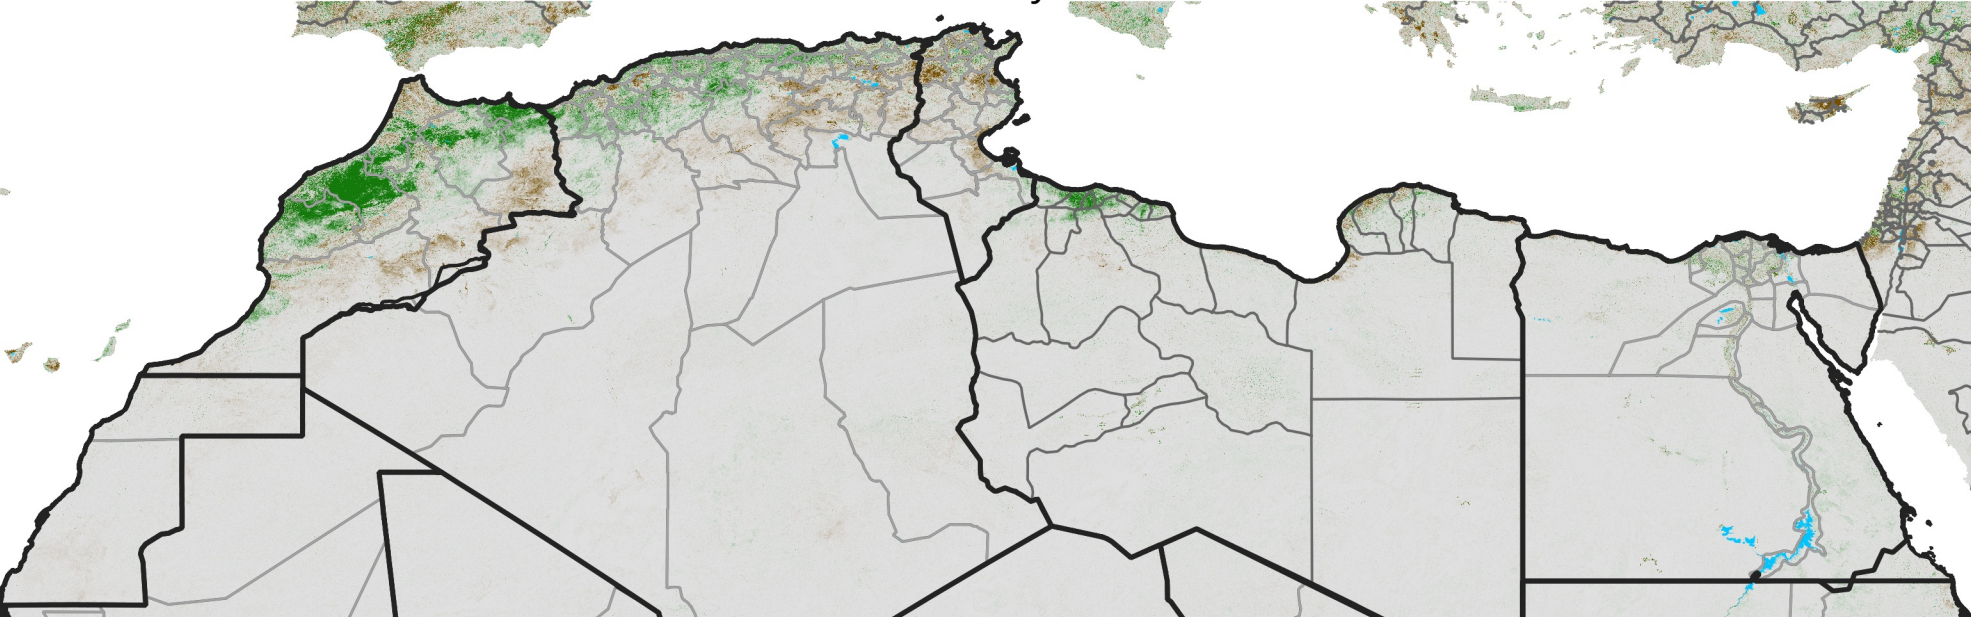

North Africa NDVI Difference

2008 minus 2007

Period 04 / February 01 - 10, 2008

NDVI Difference

< -0.3 -0.2 -0.1 -0.05 0.05 0.1 0.2 >0.3

Negative

No Difference

Positive