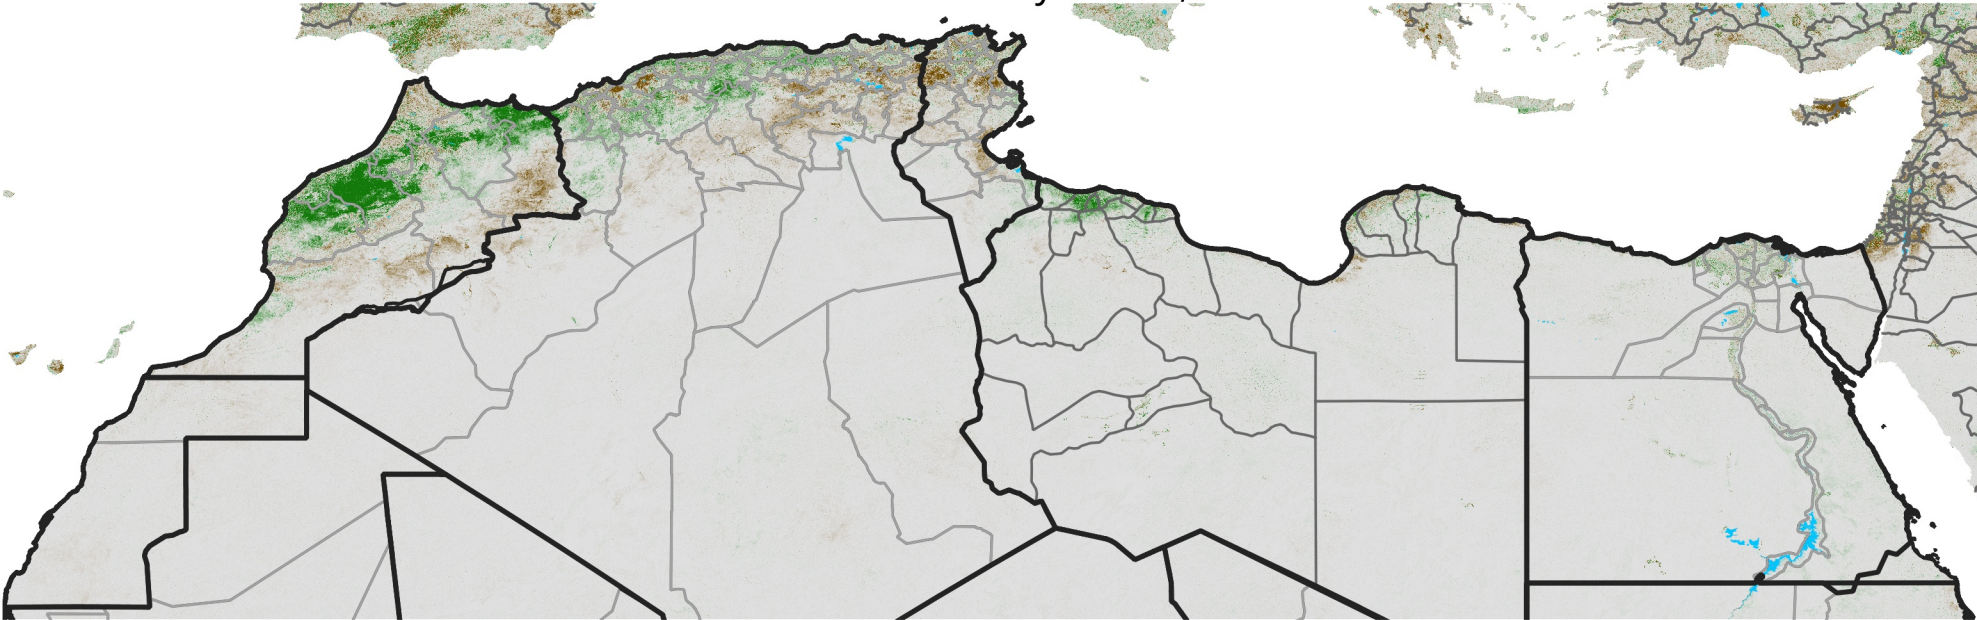

North Africa NDVI Difference

2008 minus 2007

Period 05 / February 11 - 20, 2008

NDVI Difference

< -0.3 -0.2 -0.1 -0.05 0.05 0.1 0.2 >0.3

Negative

No Difference

Positive