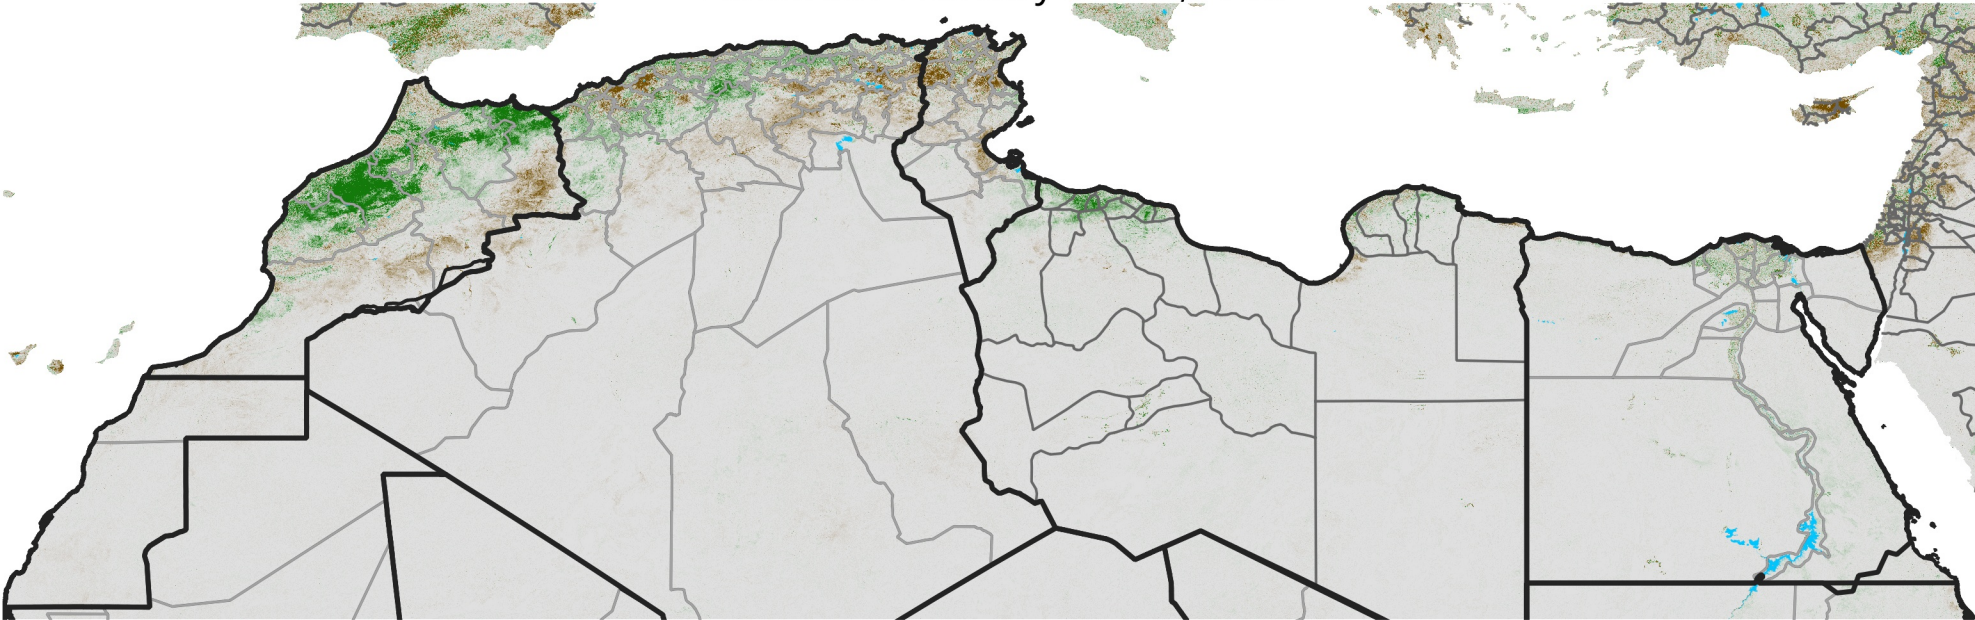

North Africa NDVI Difference

2008 minus 2007

Period 06 / February 21 - 29, 2008

NDVI Difference

< -0.3 -0.2 -0.1 -0.05 0.05 0.1 0.2 >0.3

Negative

No Difference

Positive