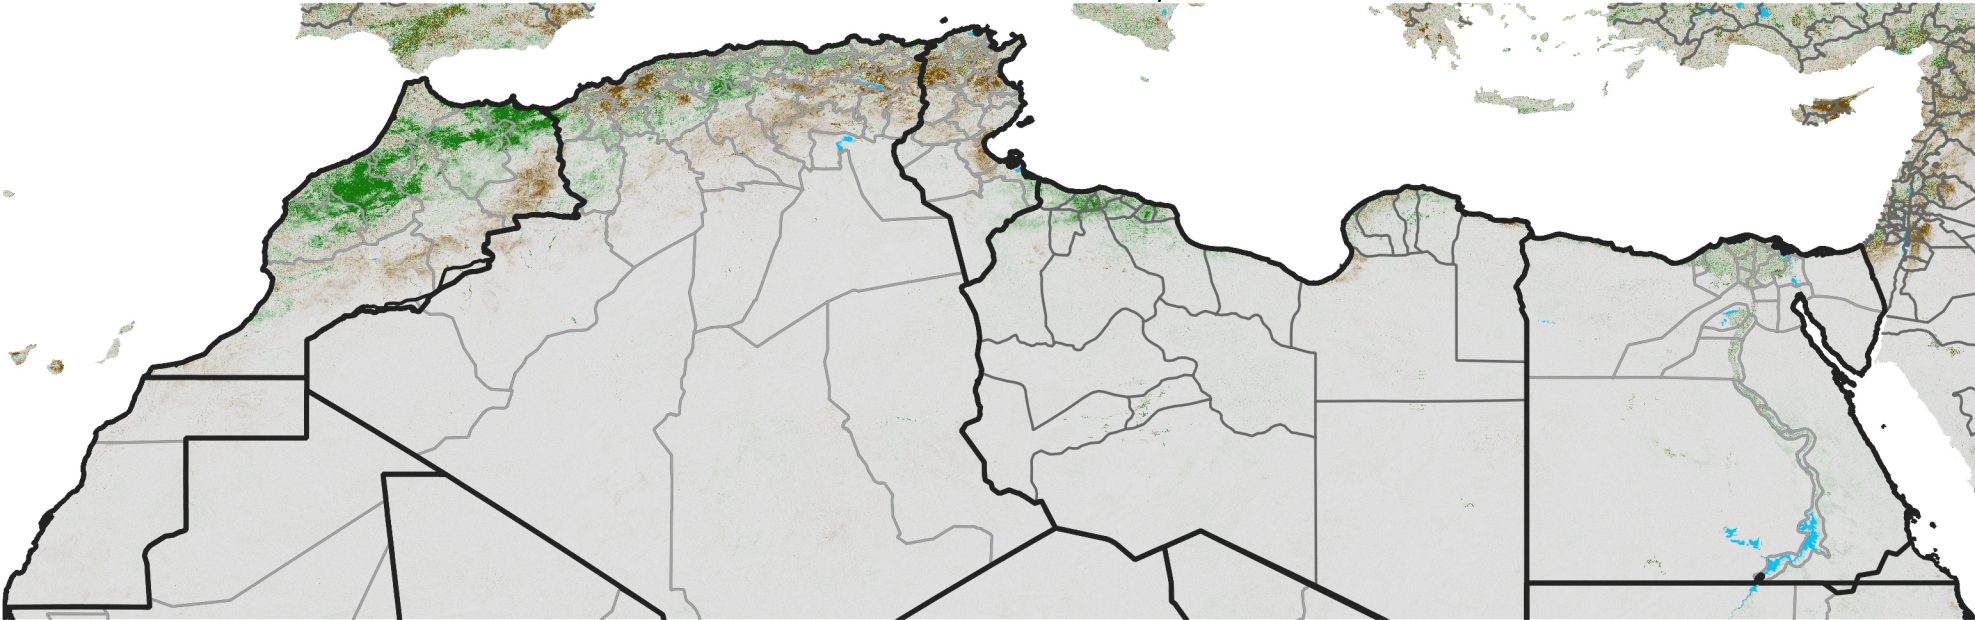

North Africa NDVI Difference

2008 minus 2007

Period 07 / March 01 - 10, 2008

NDVI Difference

< -0.3 -0.2 -0.1 -0.05 0.05 0.1 0.2 >0.3

Negative

No Difference

Positive