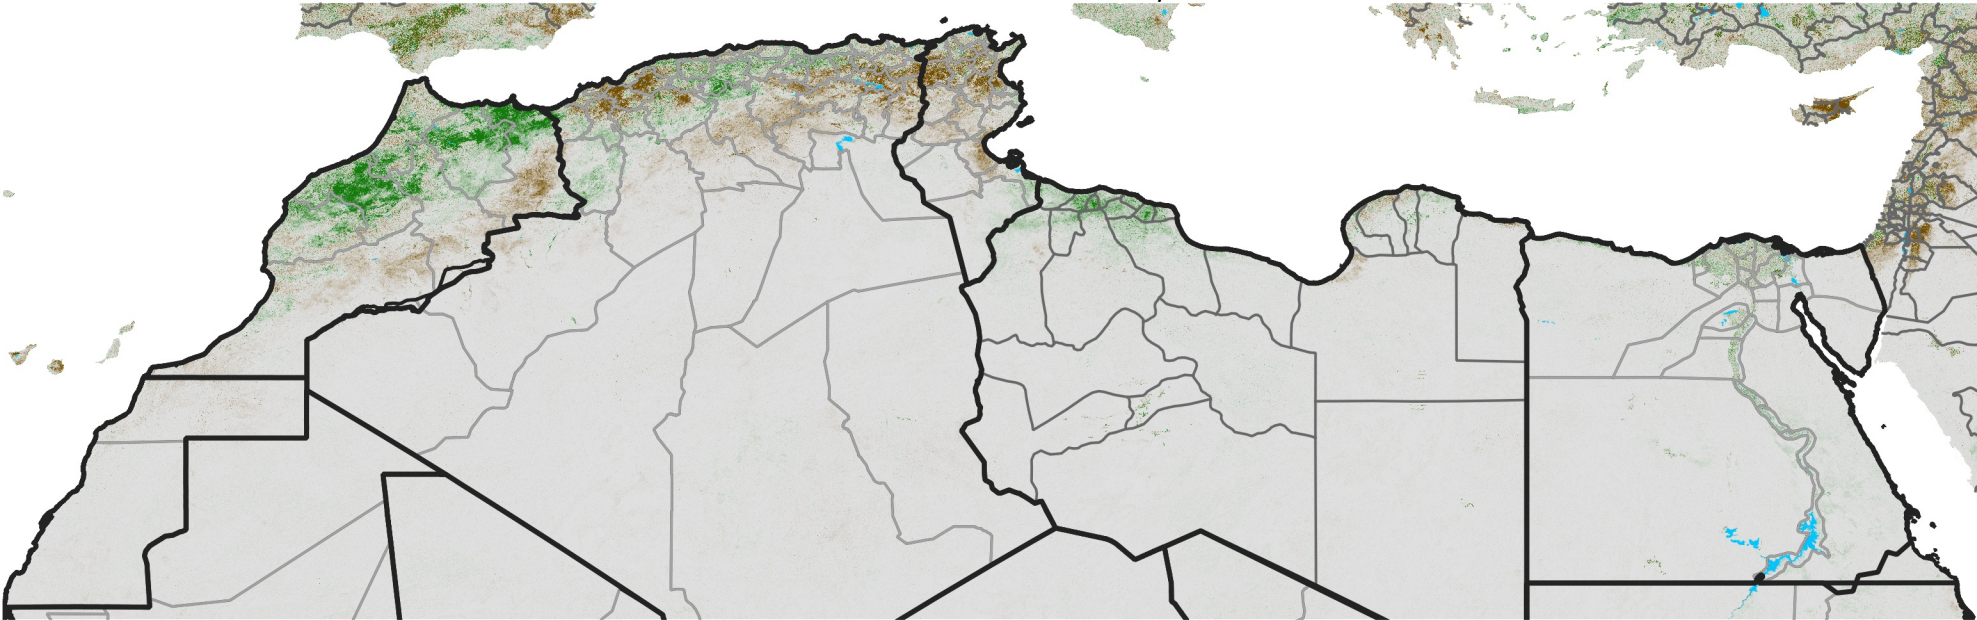

North Africa NDVI Difference

2008 minus 2007

Period 08 / March 11 - 20, 2008

NDVI Difference

< -0.3 -0.2 -0.1 -0.05 0.05 0.1 0.2 >0.3

Negative

No Difference

Positive