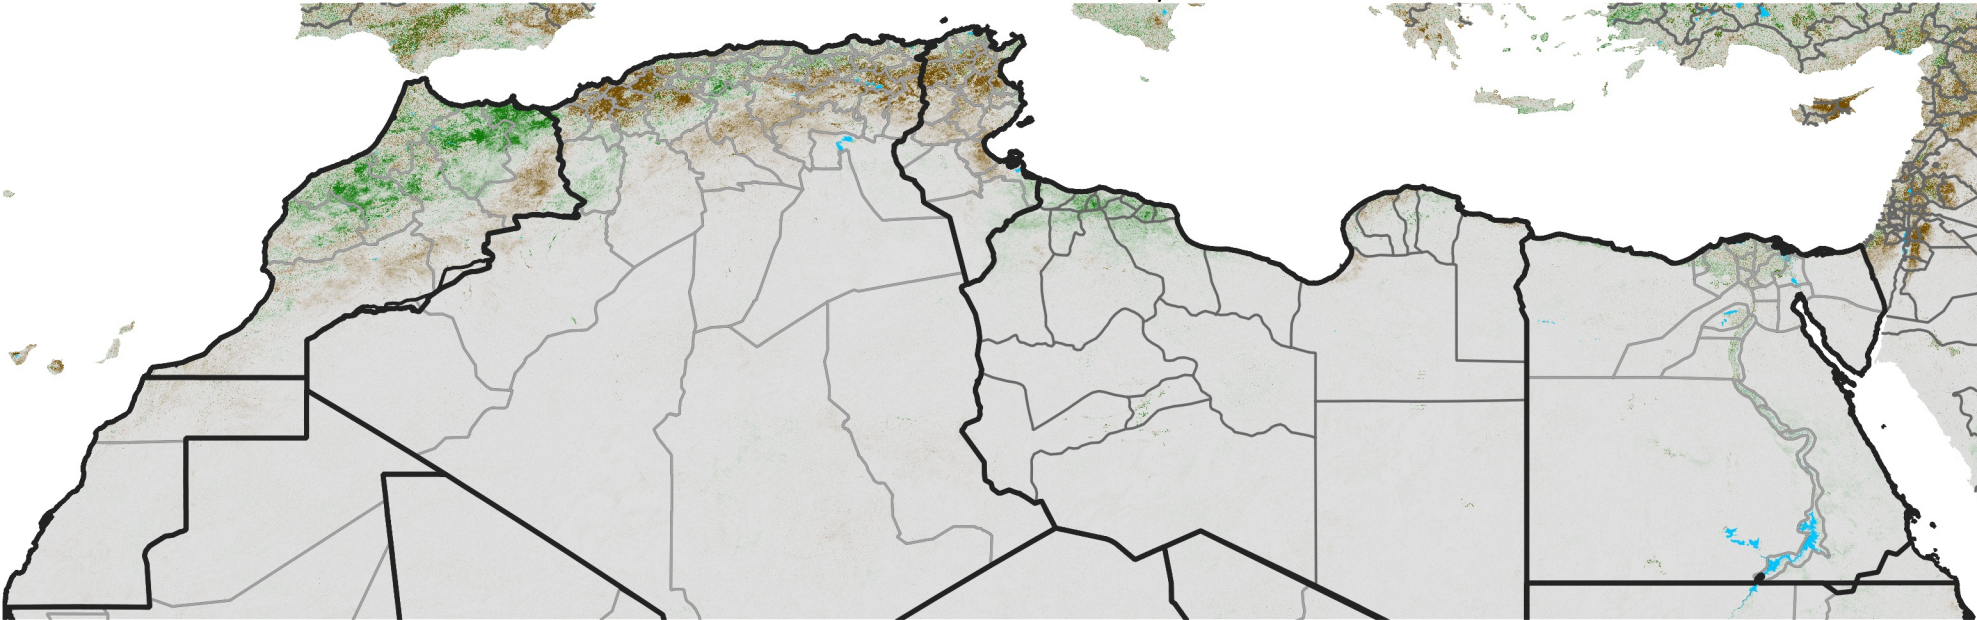

North Africa NDVI Difference

2008 minus 2007

Period 09 / March 21 - 31, 2008

NDVI Difference

< -0.3 -0.2 -0.1 -0.05 0.05 0.1 0.2 >0.3

Negative

No Difference

Positive