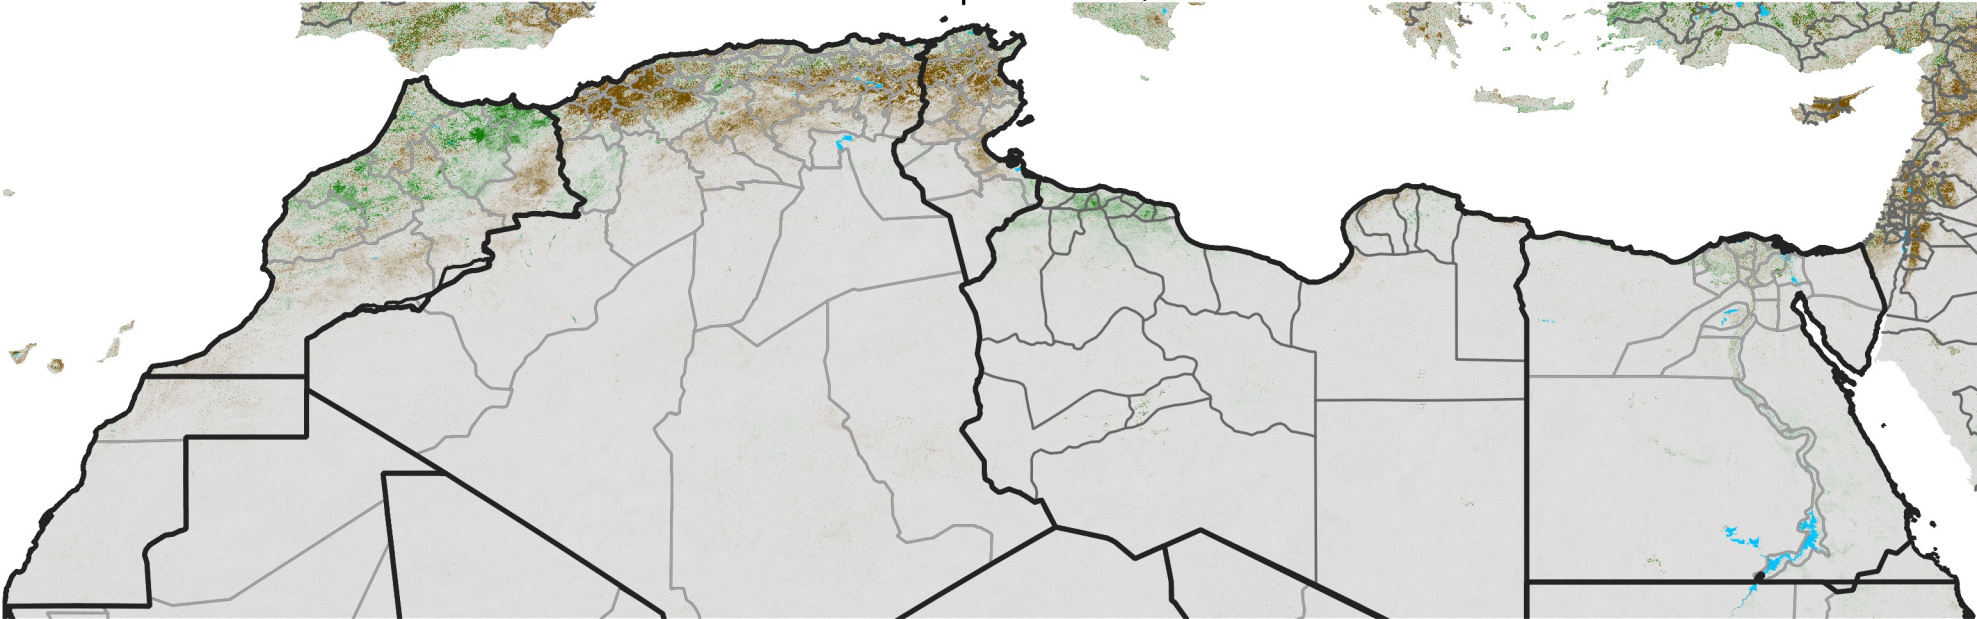

North Africa NDVI Difference

2008 minus 2007

Period 10 / April 01 - 10, 2008

NDVI Difference

< -0.3 -0.2 -0.1 -0.05 0.05 0.1 0.2 >0.3

Negative

No Difference

Positive