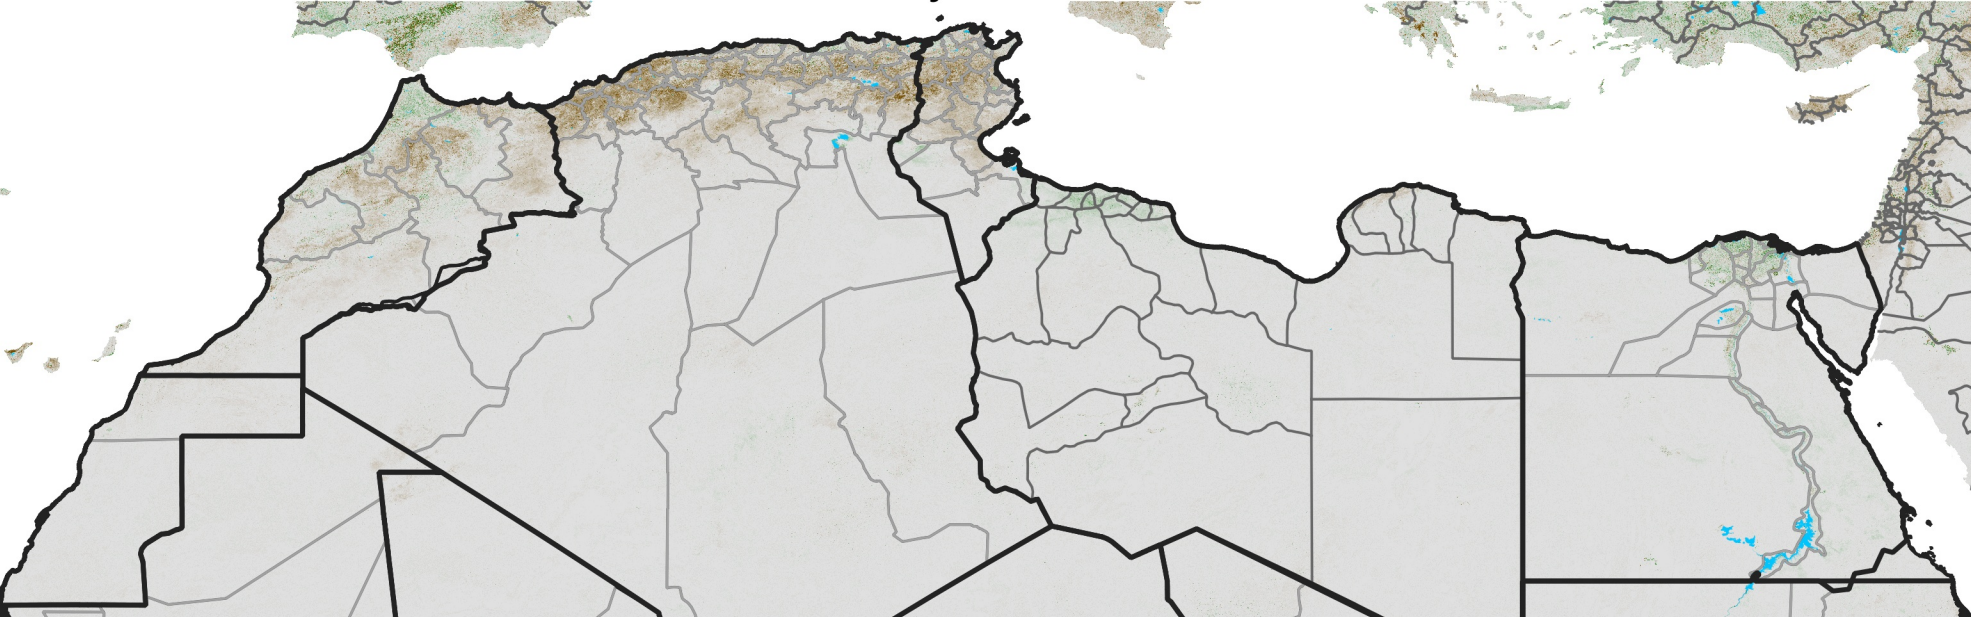

# North Africa NDVI Difference

2008 minus 2007

Period 17 / June 11 - 20, 2008

## NDVI Difference

< -0.3   -0.2   -0.1   -0.05   0.05   0.1   0.2   >0.3

Negative

No Difference

Positive