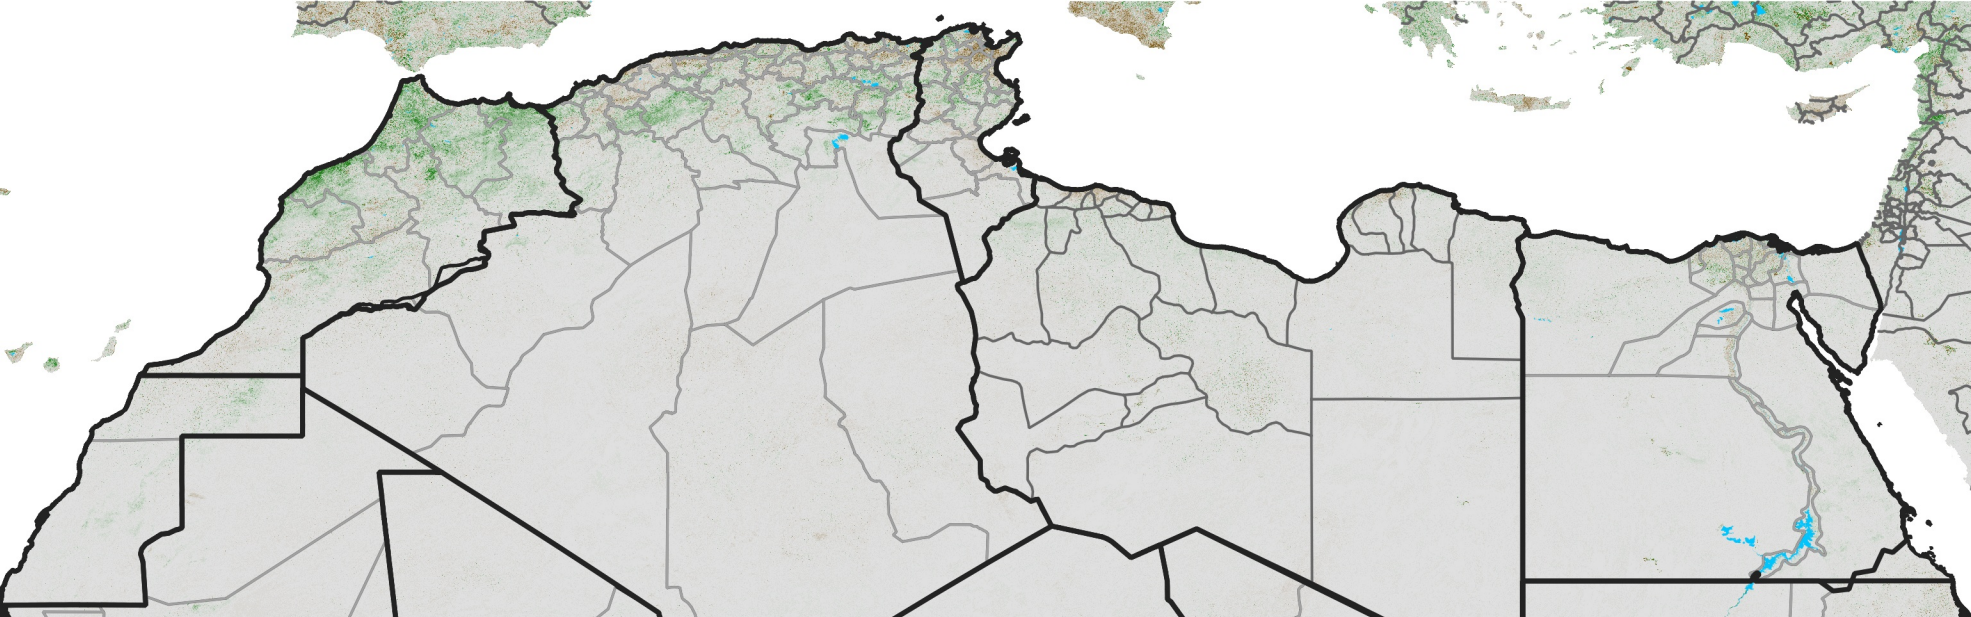

North Africa NDVI Difference

2008 minus 2007

Period 28 / October 01 - 10, 2008

NDVI Difference

< -0.3 -0.2 -0.1 -0.05 0.05 0.1 0.2 >0.3

Negative

No Difference

Positive