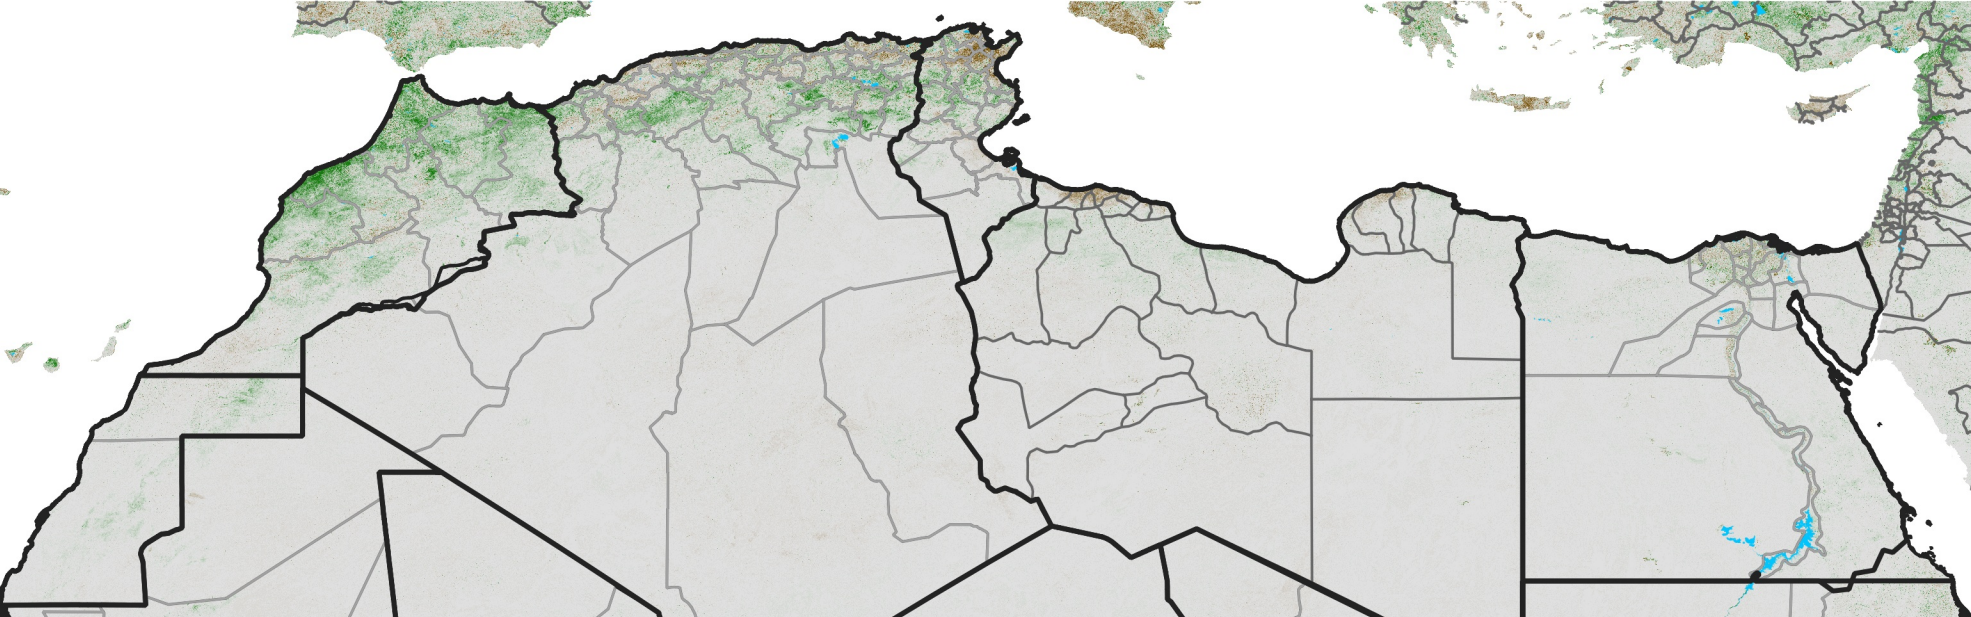

# North Africa NDVI Difference

2008 minus 2007

Period 30 / October 21 - 31, 2008

## NDVI Difference

< -0.3   -0.2   -0.1   -0.05   0.05   0.1   0.2   >0.3

Negative

No Difference

Positive