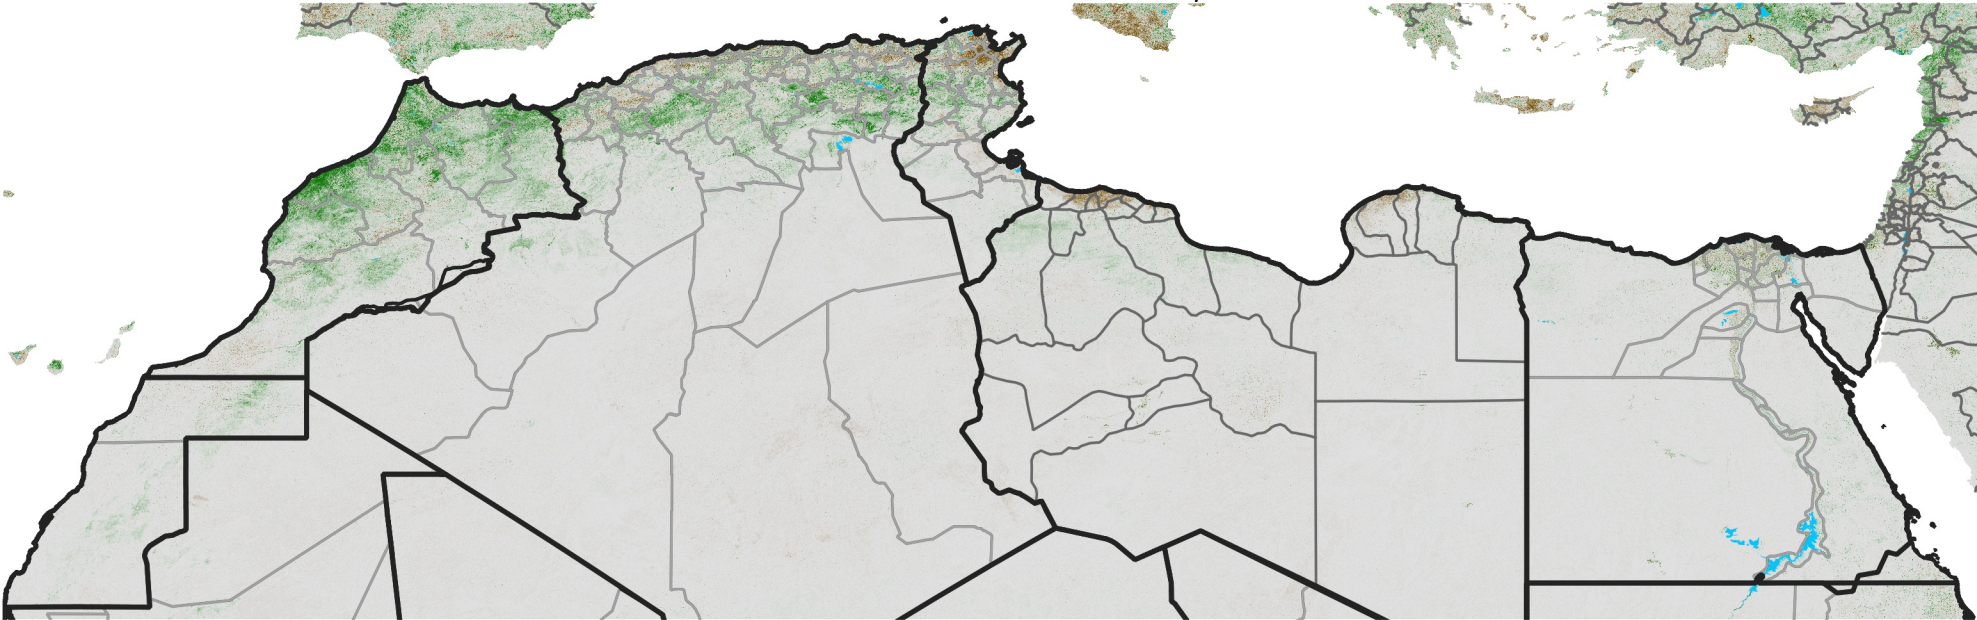

# North Africa NDVI Difference

2008 minus 2007

Period 31 / November 01 - 10, 2008

## NDVI Difference

< -0.3   -0.2   -0.1   -0.05   0.05   0.1   0.2   >0.3

Negative

No Difference

Positive