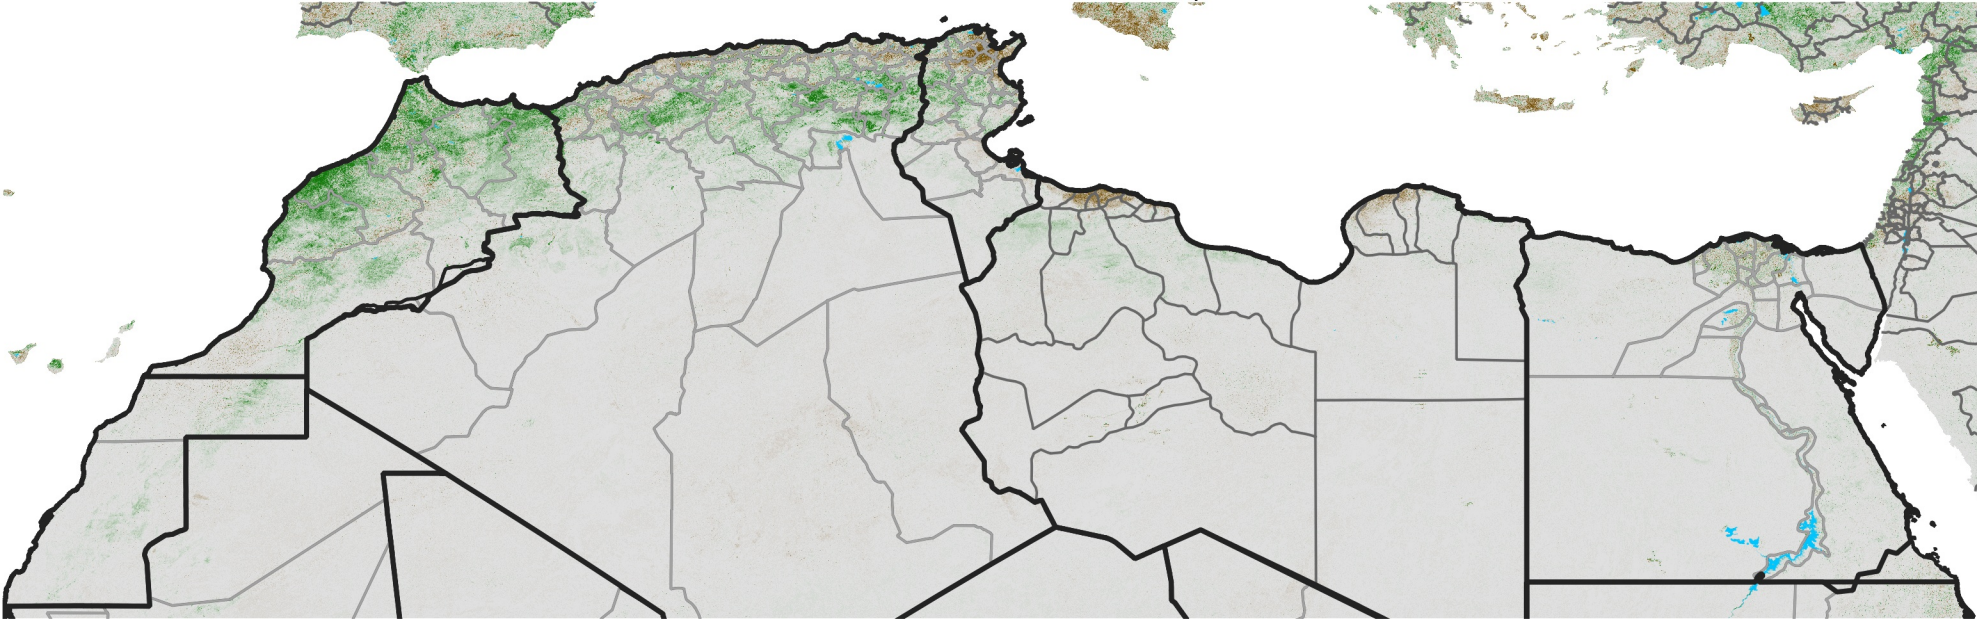

North Africa NDVI Difference

2008 minus 2007

Period 32 / November 11 - 20, 2008

NDVI Difference

< -0.3 -0.2 -0.1 -0.05 0.05 0.1 0.2 >0.3

Negative

No Difference

Positive