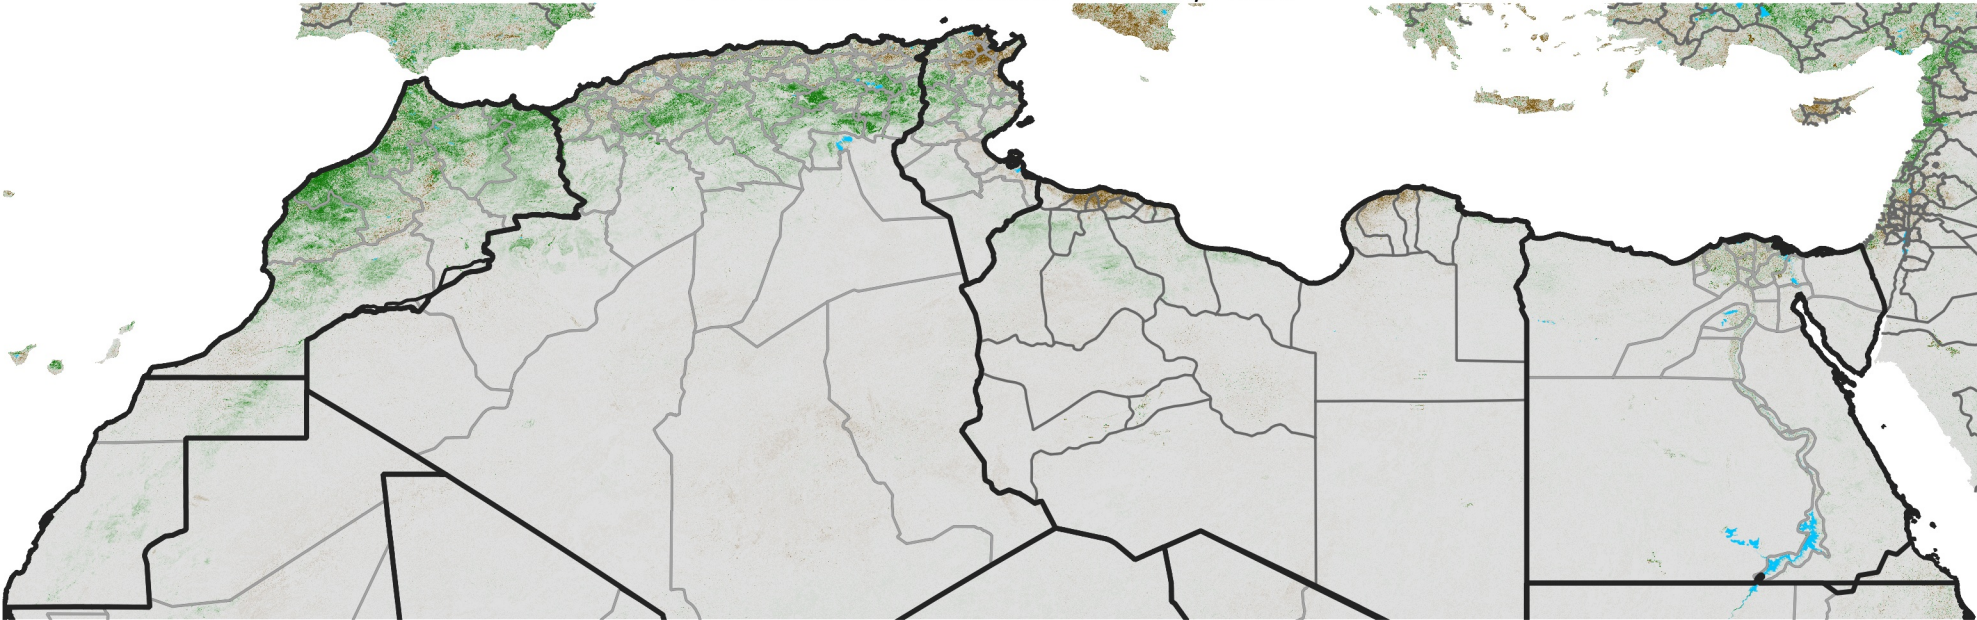

# North Africa NDVI Difference

2008 minus 2007

Period 33 / November 21 - 30, 2008

## NDVI Difference

< -0.3   -0.2   -0.1   -0.05   0.05   0.1   0.2   >0.3

Negative

No Difference

Positive