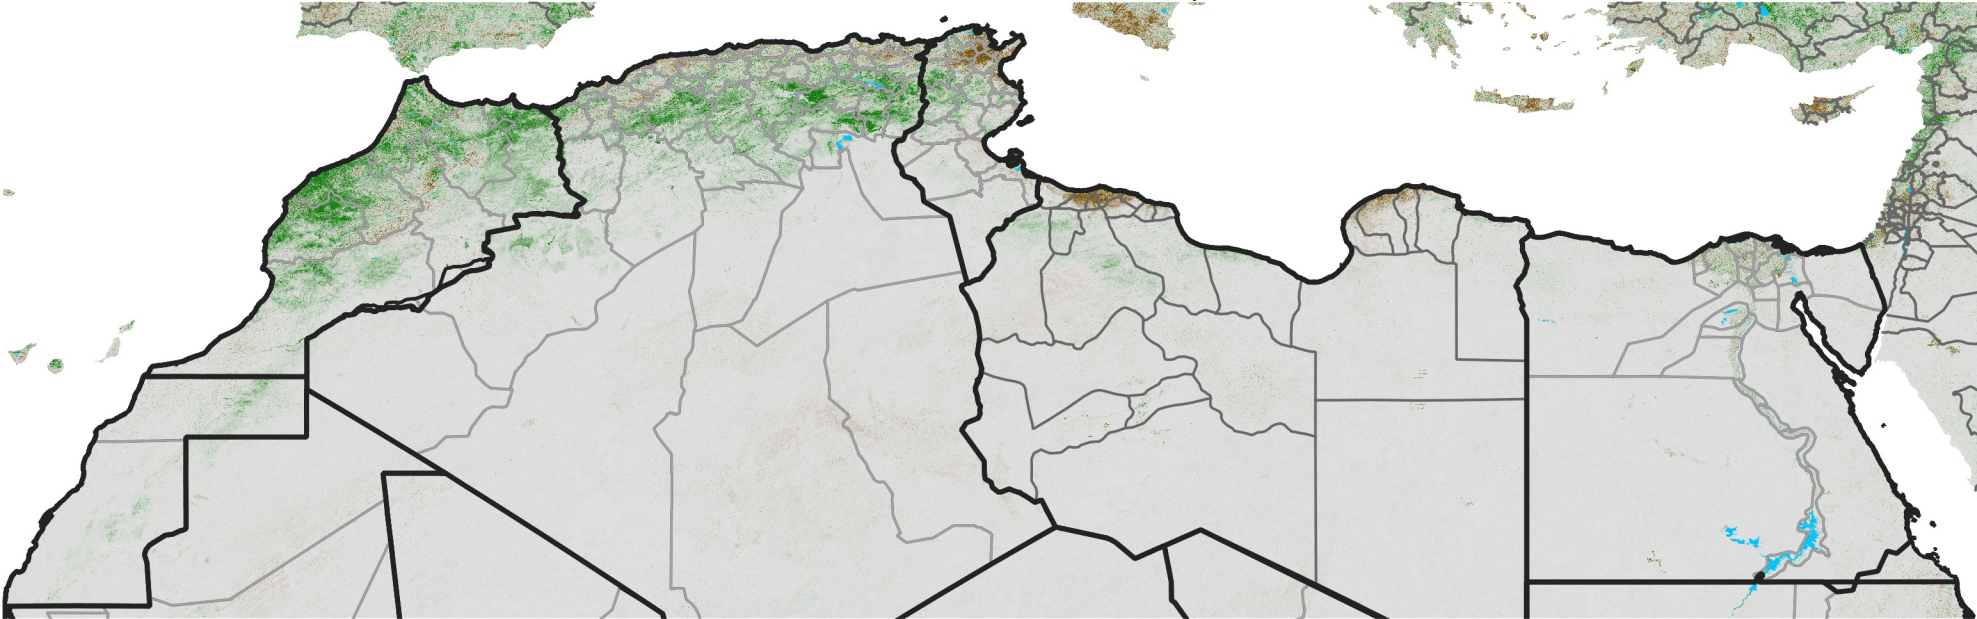

North Africa NDVI Difference

2008 minus 2007

Period 34 / December 01 - 10, 2008

NDVI Difference

< -0.3 -0.2 -0.1 -0.05 0.05 0.1 0.2 >0.3

Negative

No Difference

Positive