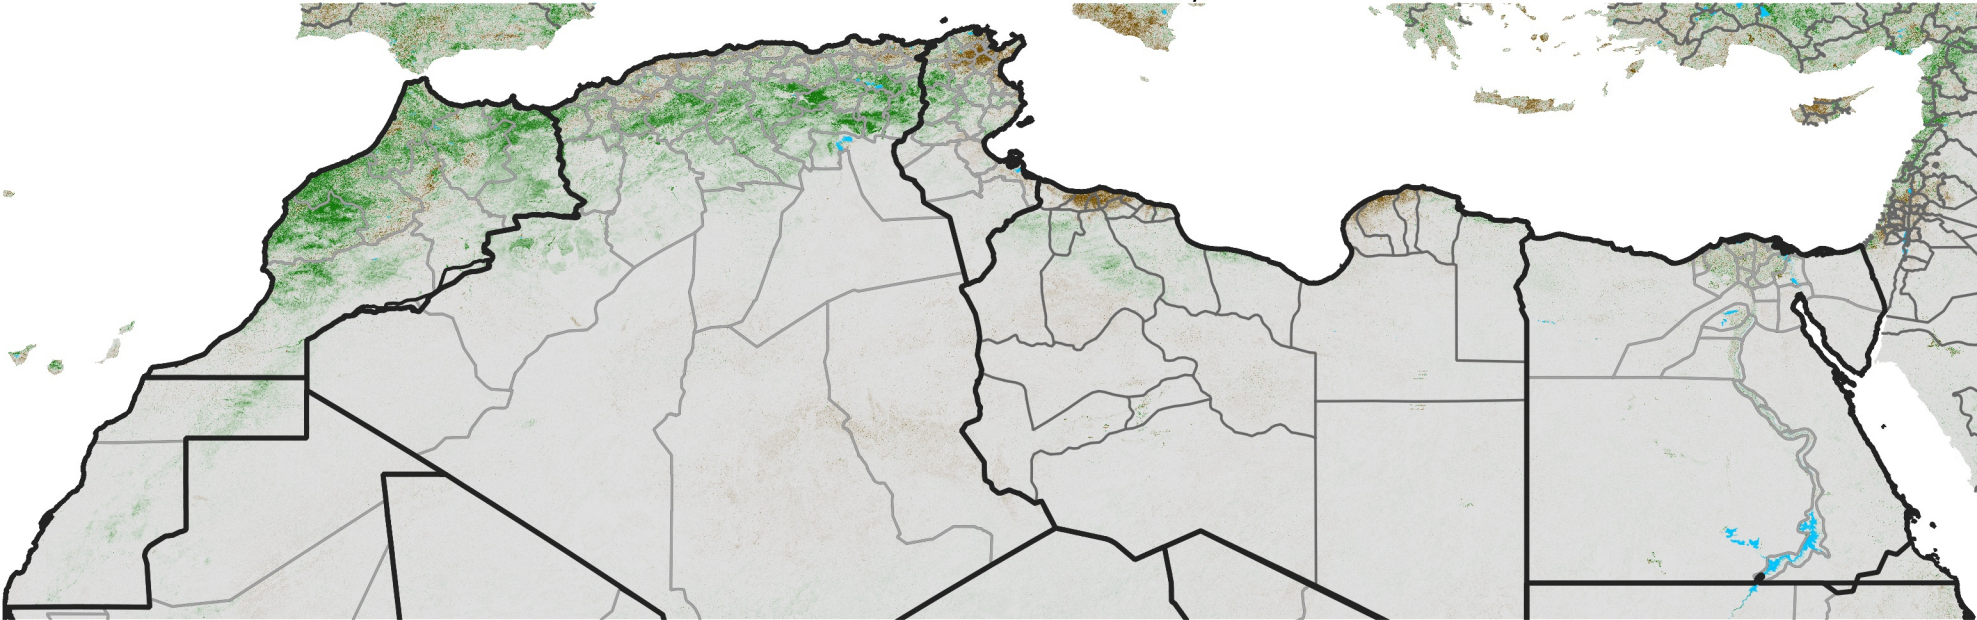

# North Africa NDVI Difference

2008 minus 2007

Period 35 / December 11 - 20, 2008

## NDVI Difference

< -0.3   -0.2   -0.1   -0.05   0.05   0.1   0.2   >0.3

Negative

No Difference

Positive