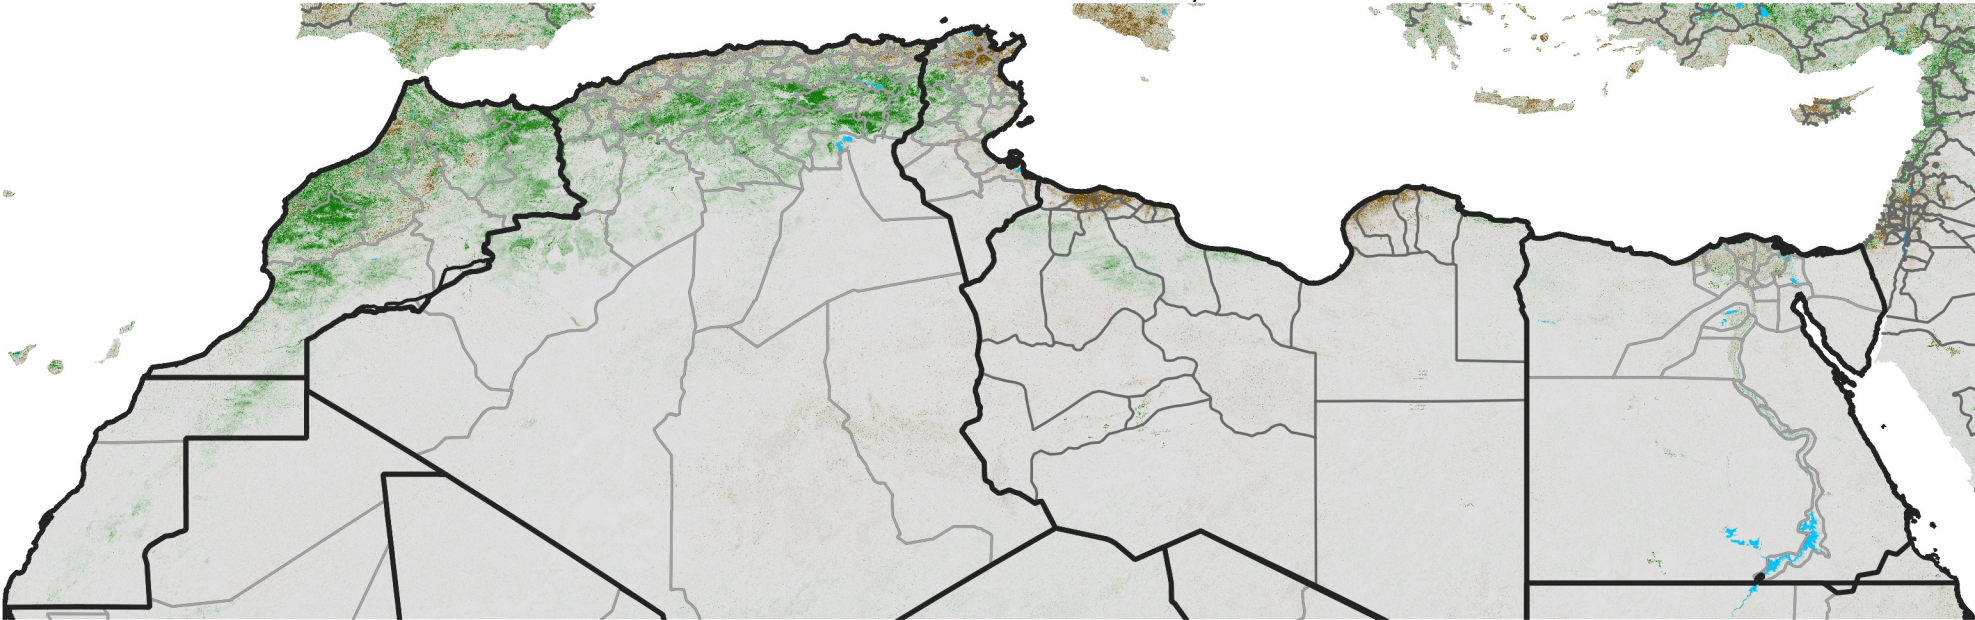

North Africa NDVI Difference

2008 minus 2007

Period 36 / December 21 - 31, 2008

NDVI Difference

< -0.3 -0.2 -0.1 -0.05 0.05 0.1 0.2 >0.3

Negative

No Difference

Positive