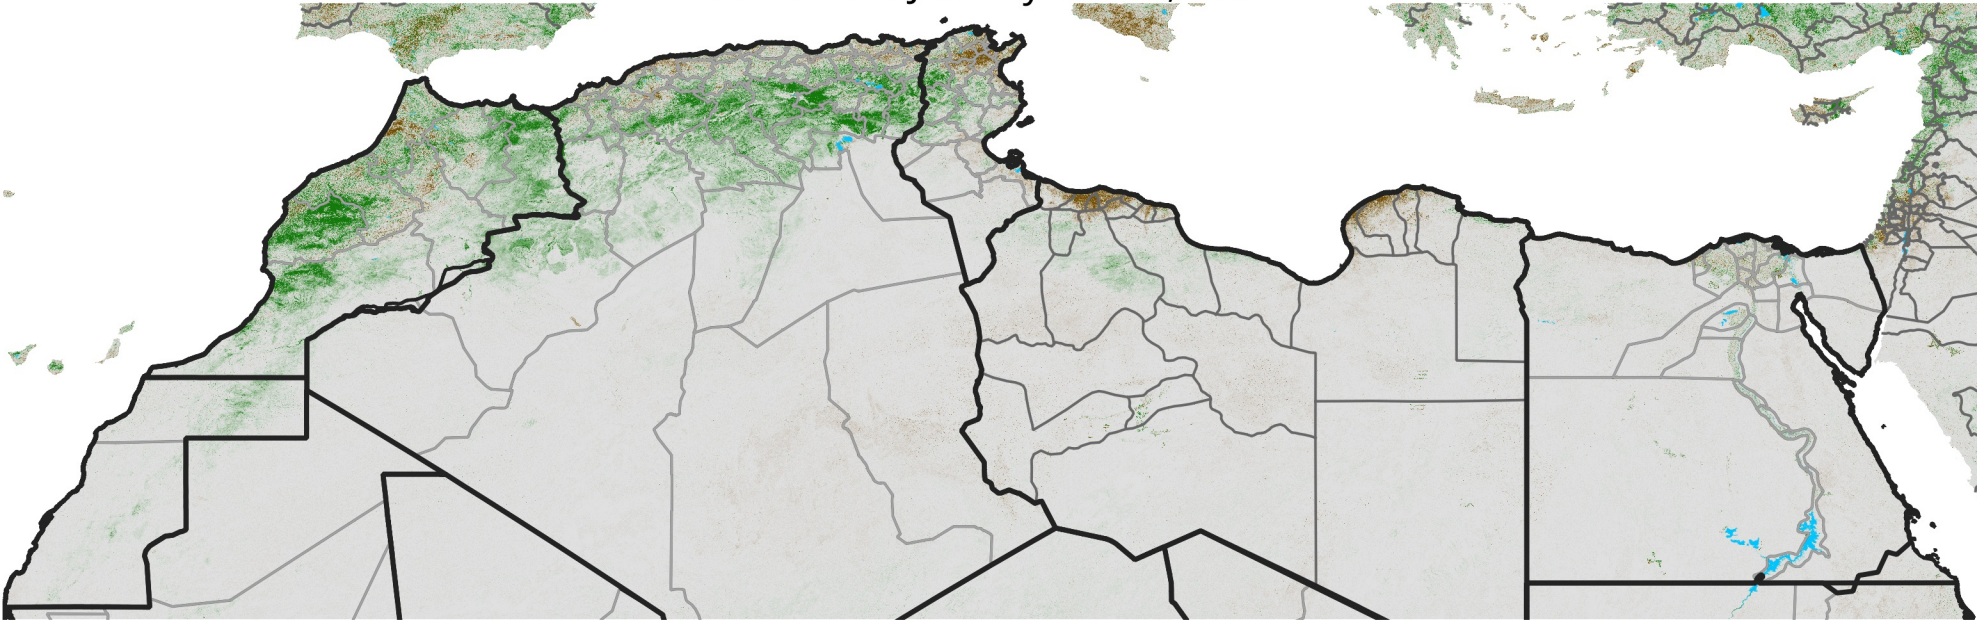

North Africa NDVI Difference

2009 minus 2008

Period 02 / January 11 - 20, 2009

NDVI Difference

< -0.3 -0.2 -0.1 -0.05 0.05 0.1 0.2 >0.3

Negative

No Difference

Positive