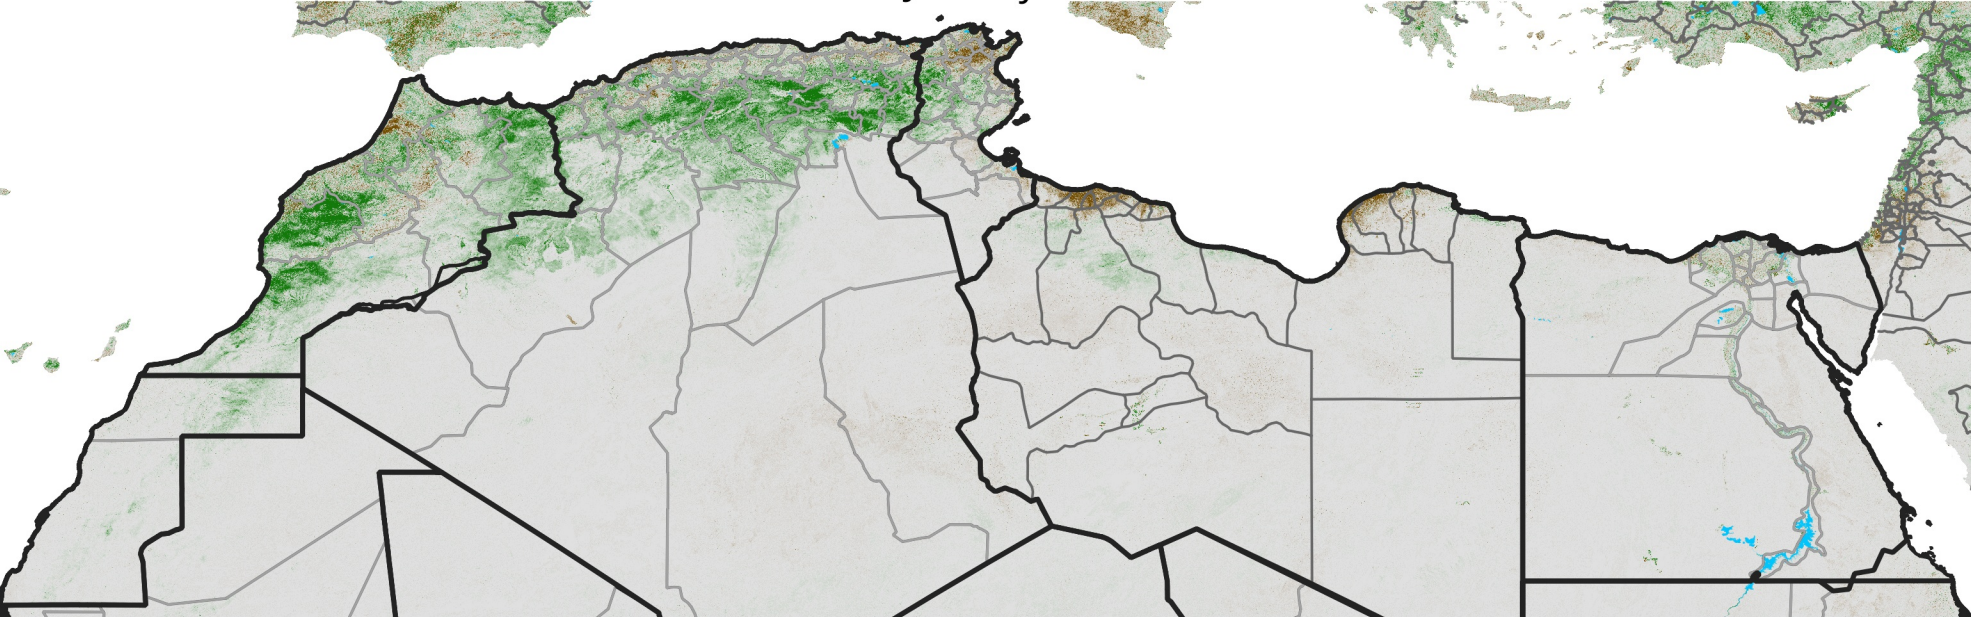

# North Africa NDVI Difference

2009 minus 2008

Period 03 / January 21 - 31, 2009

## NDVI Difference

< -0.3   -0.2   -0.1   -0.05   0.05   0.1   0.2   >0.3

Negative

No Difference

Positive